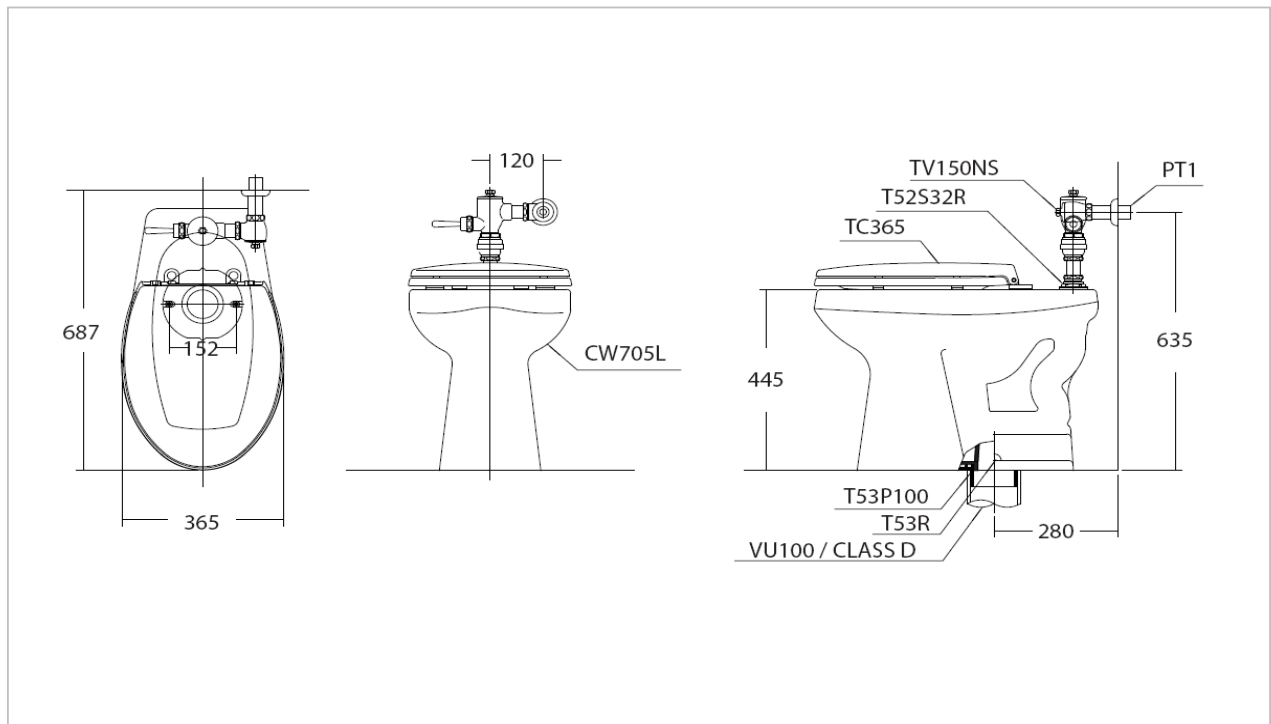

TOTO

TOILET

CWT705L

Single Bowl Toilet

Product Features

Single Bowl Toilet (for the disabled)
Flush System : Siphon-Jet(6L)
Bowl Shape : Elongated
Rough-in : 280 mm
Flush Valve : TS404NS

Suggestion Fittings & Parts