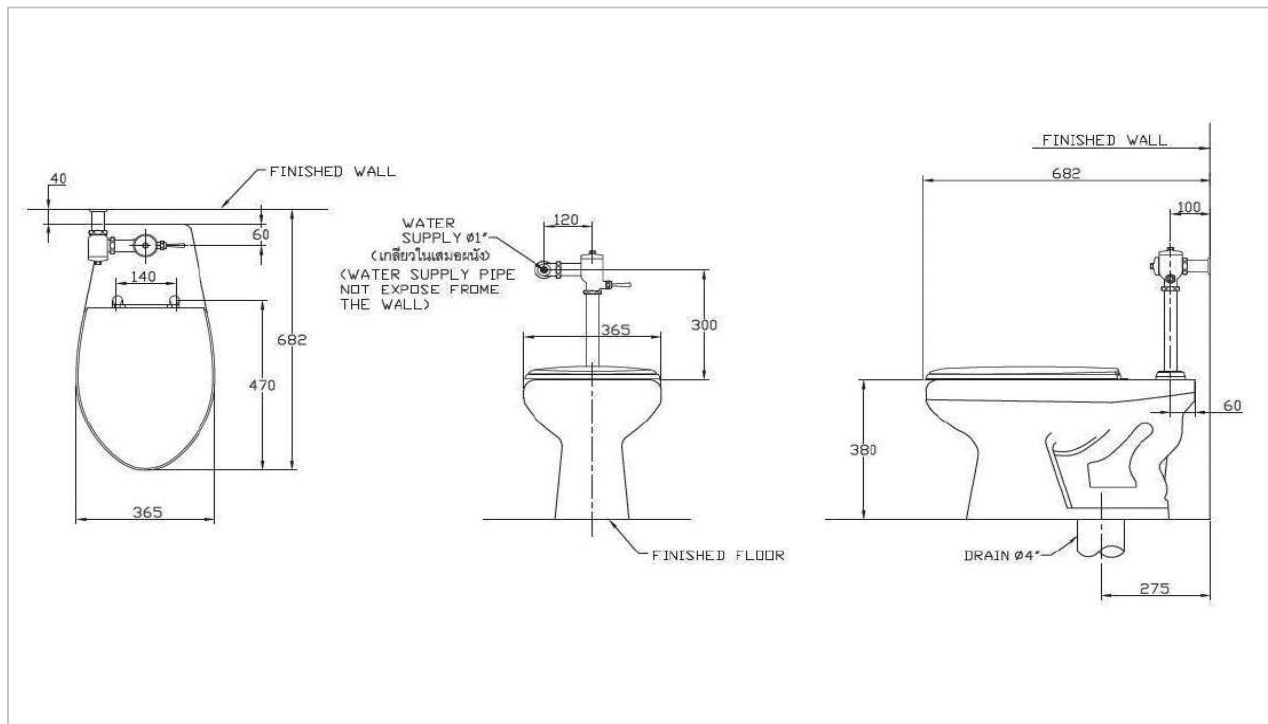

TOTO

TOILET

CWT705ENJ

Single Bowl Toilet

Product Features

Single Bowl Toilet
Flush System : Siphon-Jet
Bowl Shape : Elongated
Rough-in : 275 mm
Flush Valve : TS404NS(LD)

Suggestion Fittings & Parts

Remark : We reserve the right to change some parts for suitability.