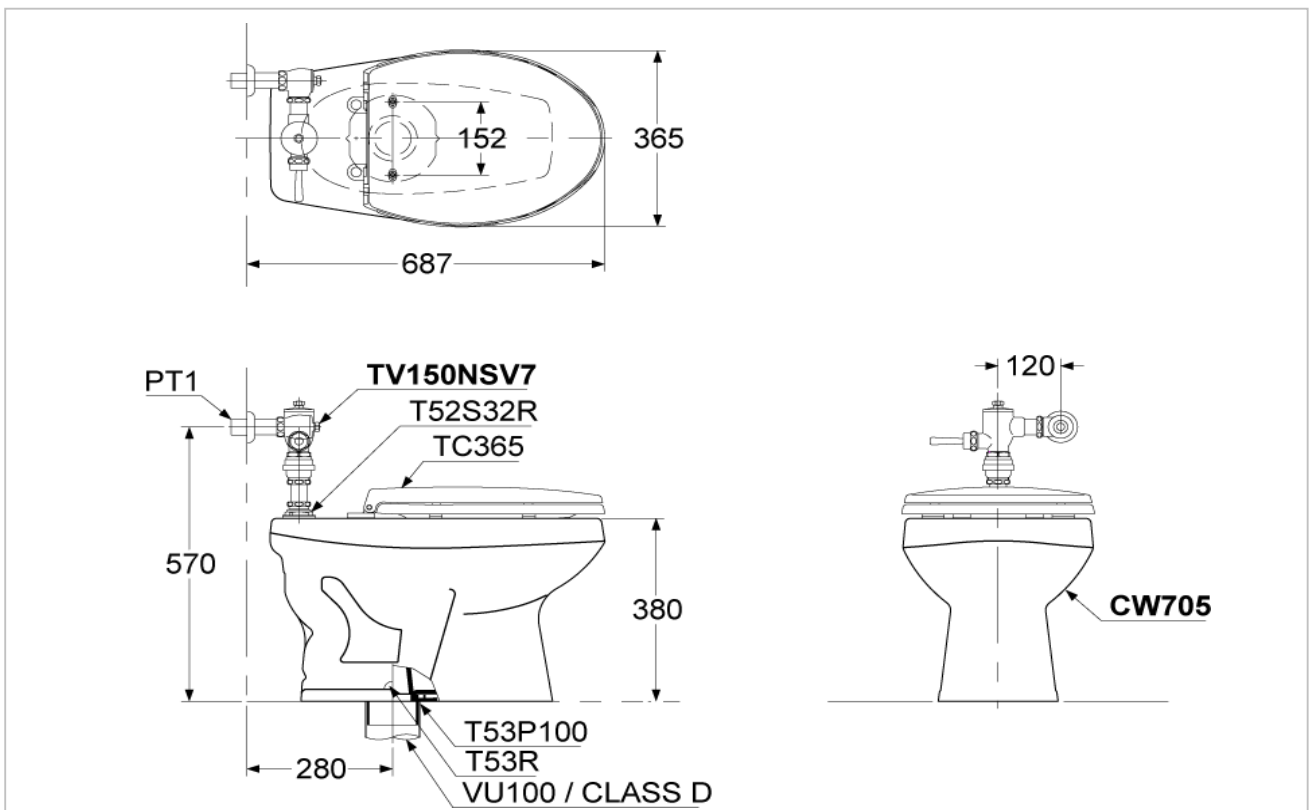

TOTO

PUBLIC

CWT705

Toilet for Flush Valves

Product Features

- Single Bowl Toilet
- Flush system : Siphon-Jet (6L)
- Bowl Shape : Elongated
- Rough-in : 280 mm
- Seat & Cover : TC385VS
- Size : 365W x 687D x 380H mm