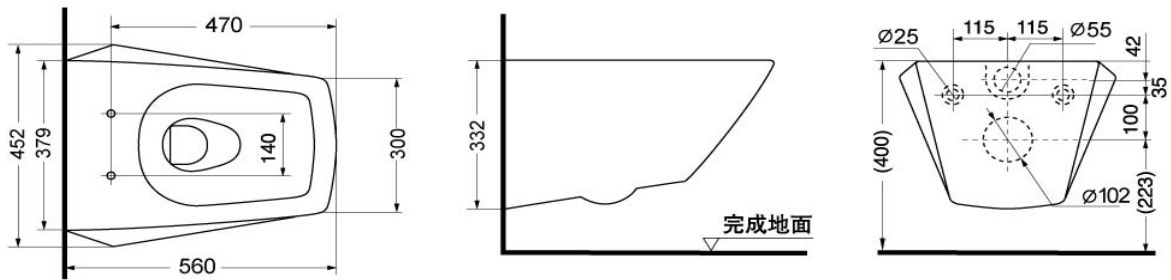

TOTO

TOILET

CWT682B

Wall Hung Toilet

Product Features

Suggestion Fittings & Parts

Remark : We reserve the right to change some parts for suitability.

TOTO (THAILAND) CO.,LTD