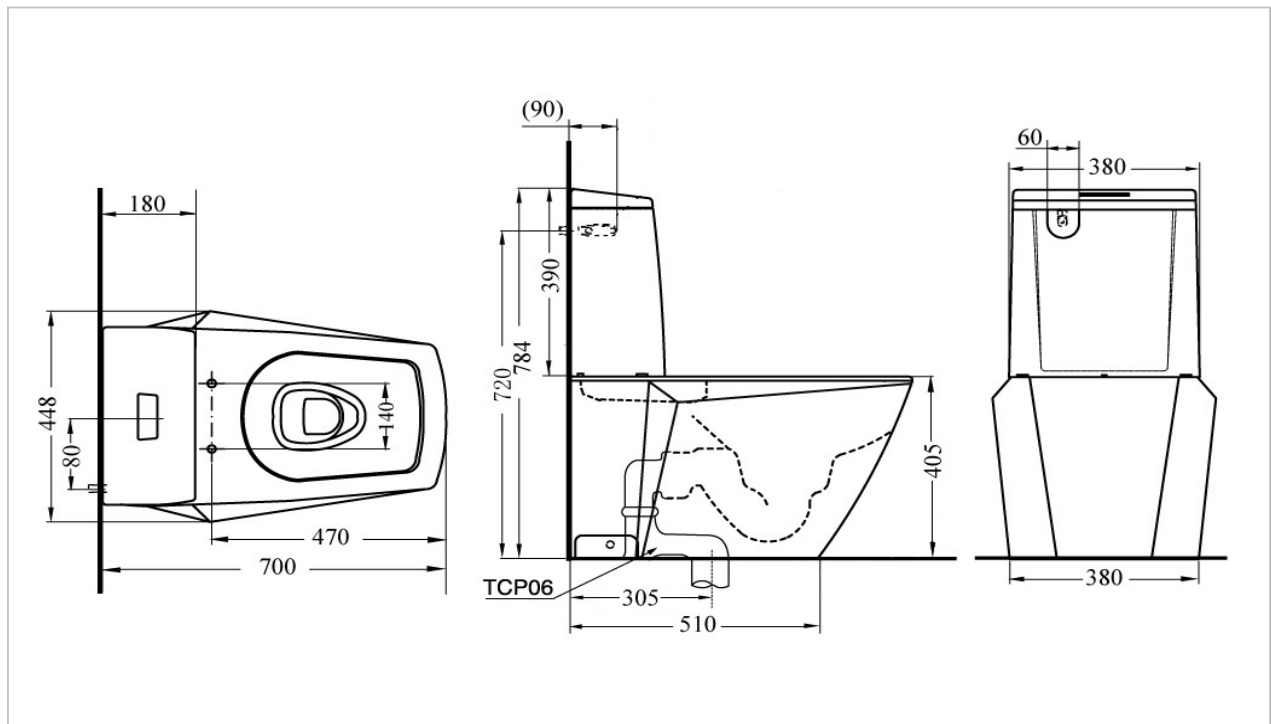

TOTO

TOILETS

CWT680B

"Jewelhex" Close Couple Toilet

Product Features

Dual Flush
Flush System : Wash Down (6/3 L.)
Soft Close Seat (TC375CVK)
Rough In : 305 mm.
size : 700 x 448 x 784 mm.

Suggestion Fittings & Parts