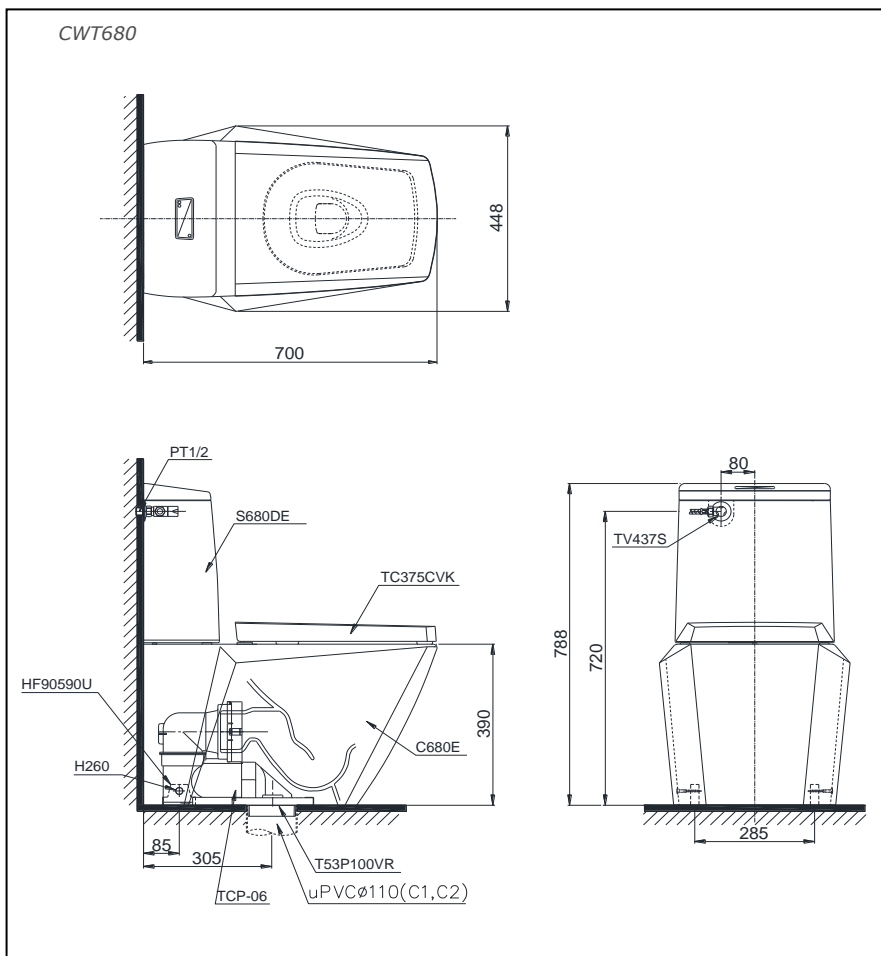

Item number: **CWT680**

**Close-coupled Toilet
With Soft-closing Seat & Cover**

Drawing:

Features

- Luxury design
- Soft-closing seat & cover
- CeFiONtect technology: super smooth, ion barrier glazing for a clean toilet bowl
- Fully skirted styling with concealed trapway for easy cleaning

Specifications

- Flush System : Wash Down, dual flush
 Water Use : 6.0/3.0 (L)
 Bowl Shape : Elongated
 Rough-in : 305 (mm)
 Water Pressure : 0.05~0.70 (MPa)

Parts description

- **CWT680**
 - Toilet bowl
 - **C680E** Toilet Body
 - **TV437S** Stop Valve & Flexible Hose
 - **TCP06** Drain Socket
 - **T53P100VR** Floor flange
 - **HF90590U** Fixing Set
 - **H260** Caps
- **S680DE** Toilet Tank
 - **S680DE** Tank Body
- **TC375CVK** Soft-closing Seat & Cover