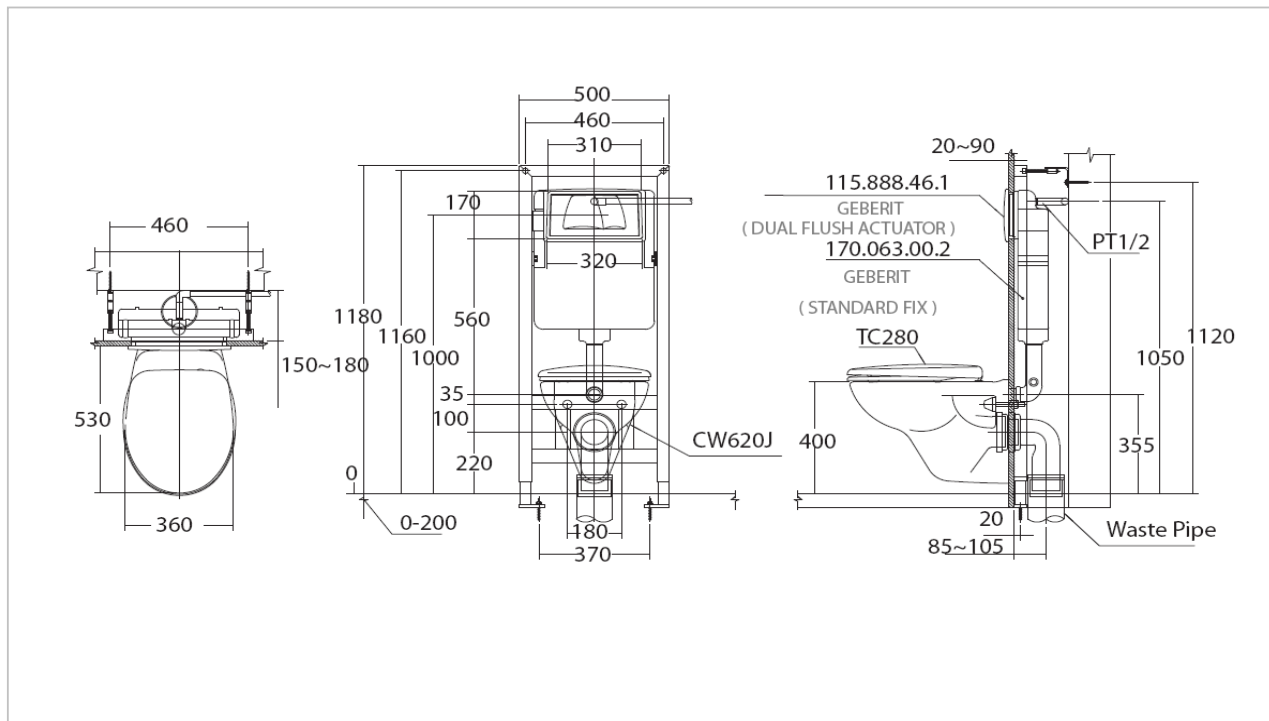

TOTO

TOILET

CWT620J

Wall Hung Toilet

Product Features

Wall Hung Toilet (For Concealed Tank)

Flush System : Wash Down(6/3L)

Bowl Shape : European Std.

P-Trap : 220 mm

Concealed Tank:

- C9564 กัดชำระด้านหน้า

- C9566 กัดชำระด้านหลัง

Suggestion Fittings & Parts

Remark : We reserve the right to change some parts for suitability.

TOTO (THAILAND) CO.,LTD

Bangkok Office : 598 Q House Ploenjit Building., G floor., Ploenchit Rd., Lumpini, Pathumwan, Bangkok. 10330 Thailand