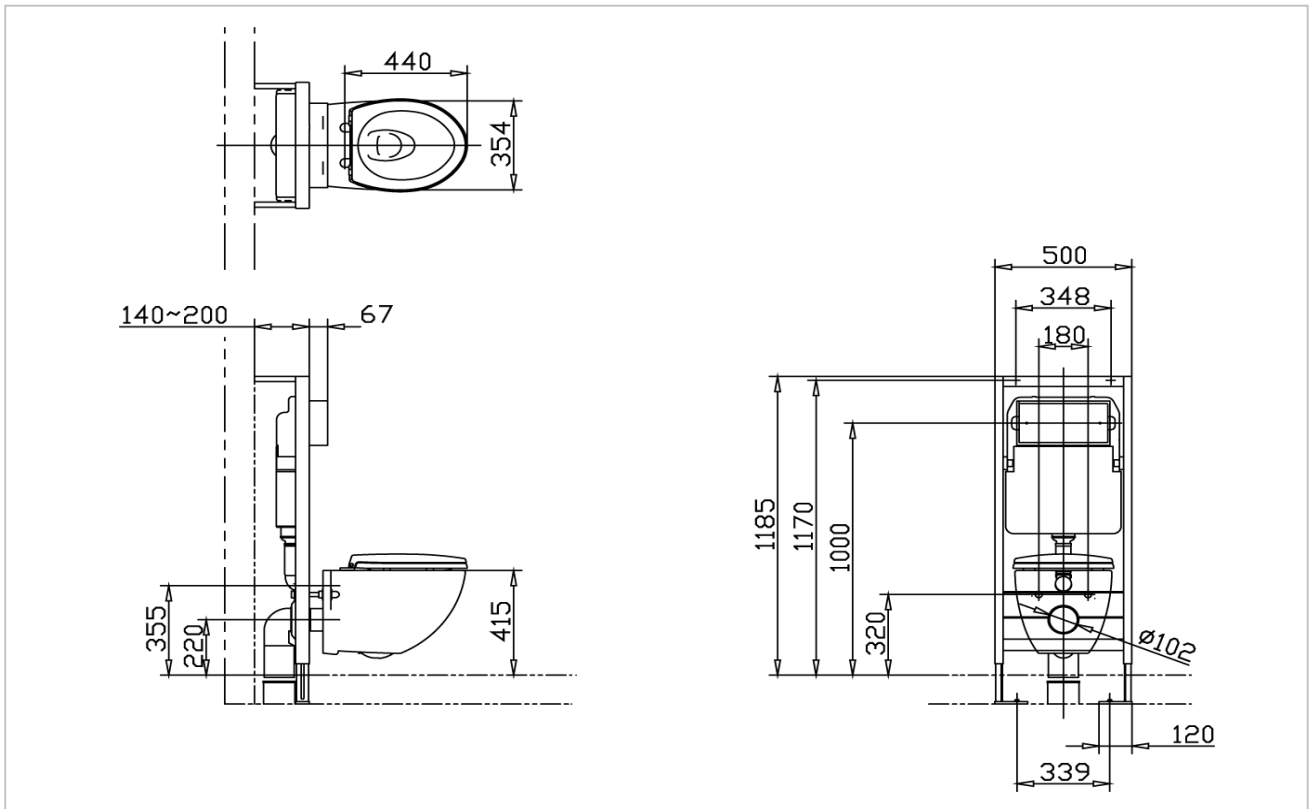

TOTO

TOILET

CWT580K

Wall Hung Toilet

Product Features

Wall Hung Toilet(For Concealed Tank)

Water Consumption : 6/3L

Bowl Shape : Regular

Rough-in : 220 mm (P-Trap)

Seat & Cover : TC505S

Size : 354W x 440D x 415H mm

Suggestion Fittings & Parts

Remark : We reserve the right to change some parts for suitability.

TOTO (THAILAND) CO.,LTD
Bangkok Office : G Tower Grand Rama 9,12th Floor, South Wing, 9 Rama IX Road,
Huaykwang Sub-district,Huaykwang District, Bangkok. 10310 Thailand
Tel : +(66)2-117-9520(AUTO) Fax : +(66)2-117-9527
th.toto.com