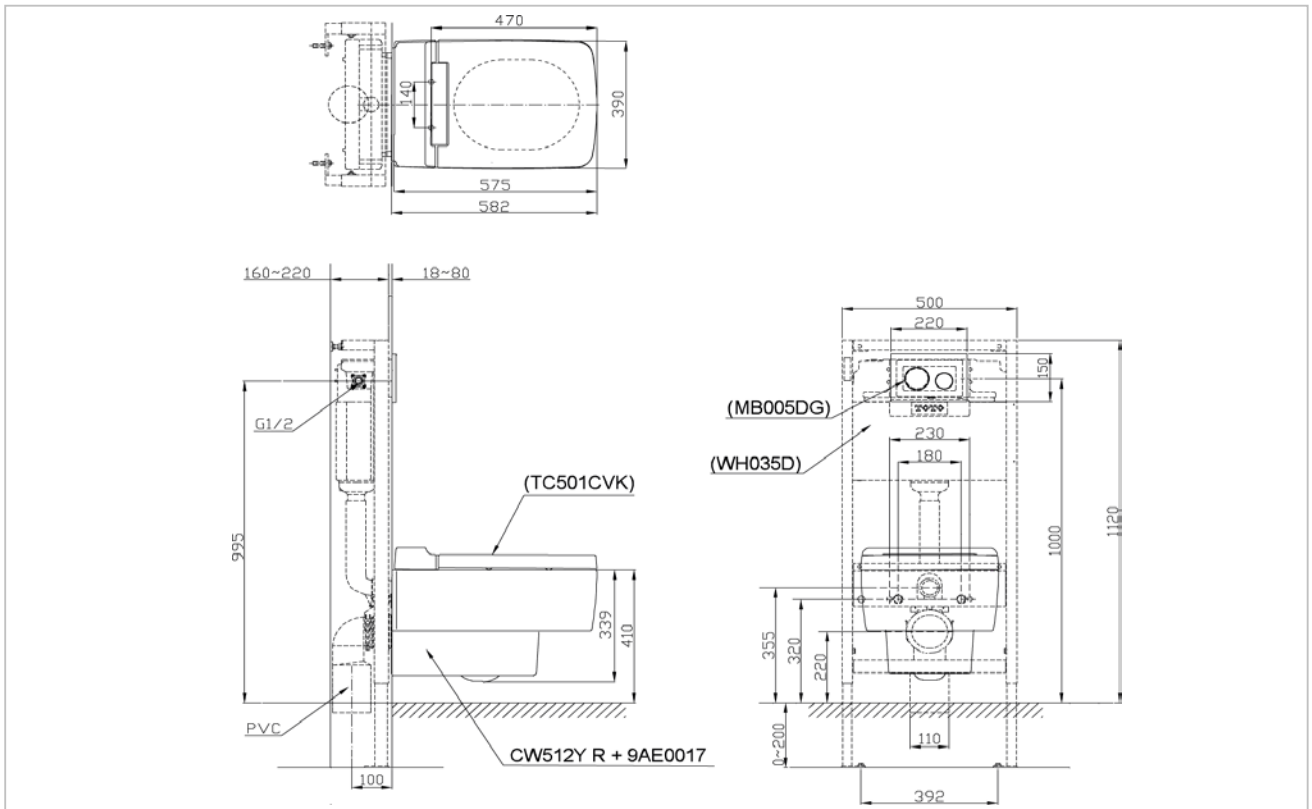

TOTO

TOILET

CWT512P

RENESSE

Product Features

Wall Hung Toilet with Plastic Cover 9AE0017

Flush system : Tornado (4.5/3 L)

Bowl Shape : Square Elongated

Rough-in : 220 mm (P-Trap)

Seat & Cover : TC501CVK

Size : 390W x 582D x 339H mm
with CeFiONtect

TOTO
GREEN
CHALLENGE

Suggestion Fittings & Parts

Remark : We reserve the right to change some parts for suitability.