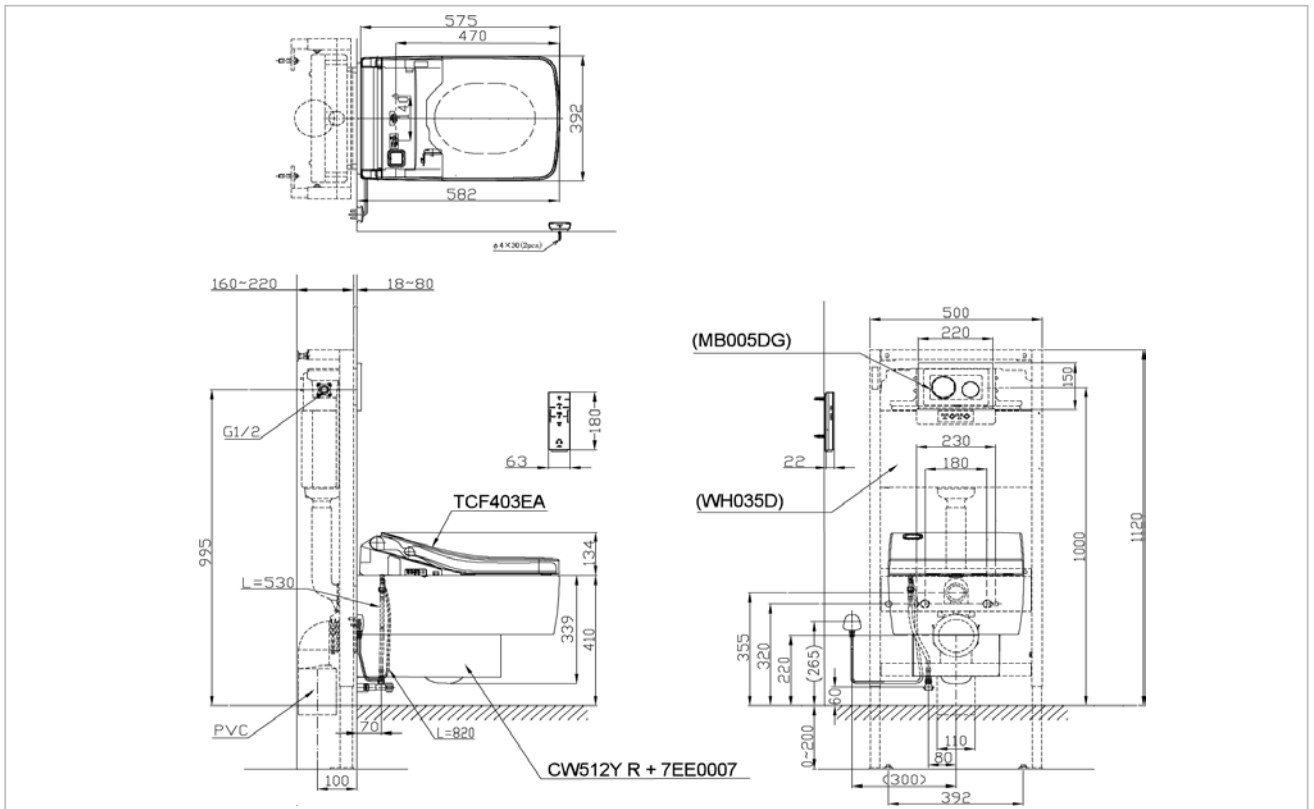

Suggestion Fittings & Parts

Remark : We reserve the right to change some parts for suitability.

TOTO (THAILAND) CO.,LTD
Bangkok Office : G Tower Grand Rama 9,12th Floor, South Wing, 9 Rama IX Road,
Huaykwang Sub-district,Huaykwang District, Bangkok. 10310 Thailand
Tel : +(66)2-117-9520(AUTO) Fax : +(66)2-117-9527
th.toto.com