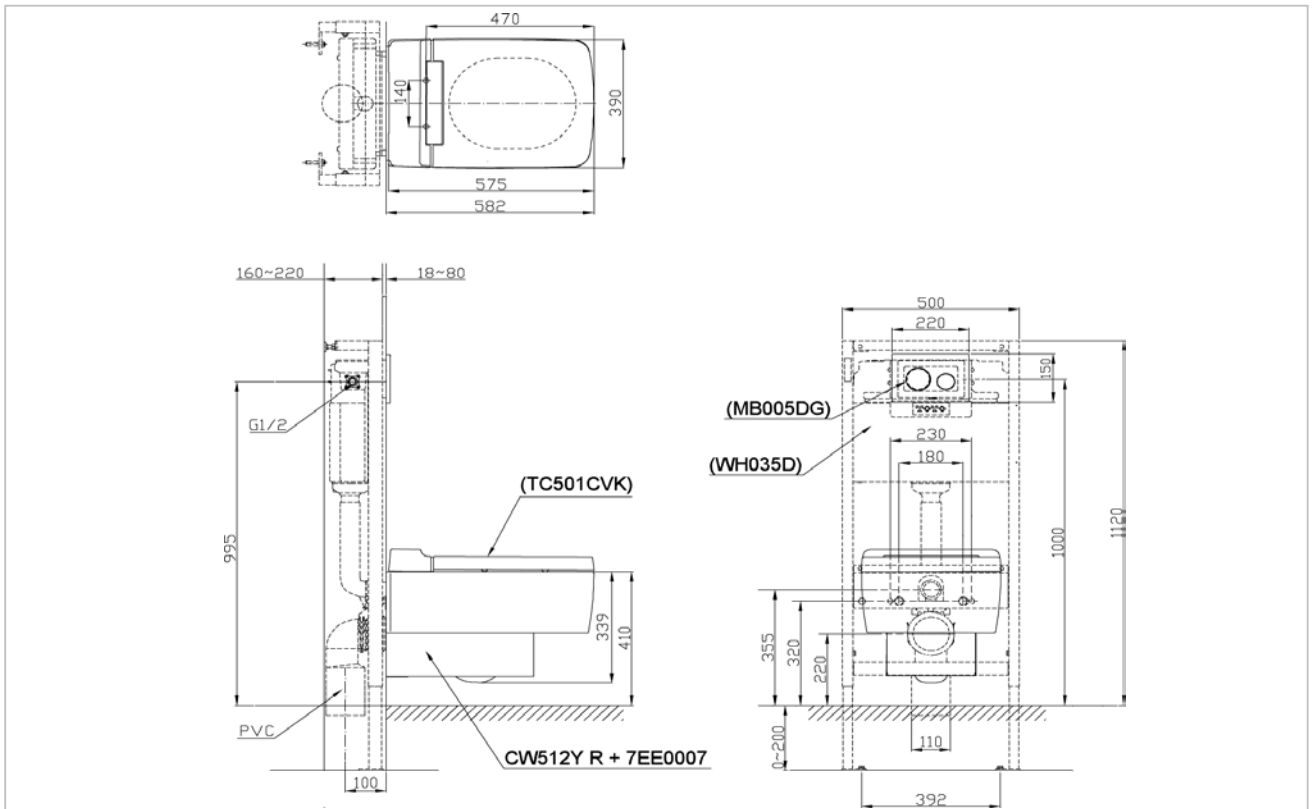

Product Features

Wall Hung Toilet with Metal Cover 7EE0007
Flush system : Tornado (4.5/3 L)
Bowl Shape : Square Elongated
Rough-in : 220 mm (P-Trap)
Seat & Cover : TC501CVK
Size : 390W x 582D x 339H mm
with CeFiONtect

TOTO
GREEN
CHALLENGE