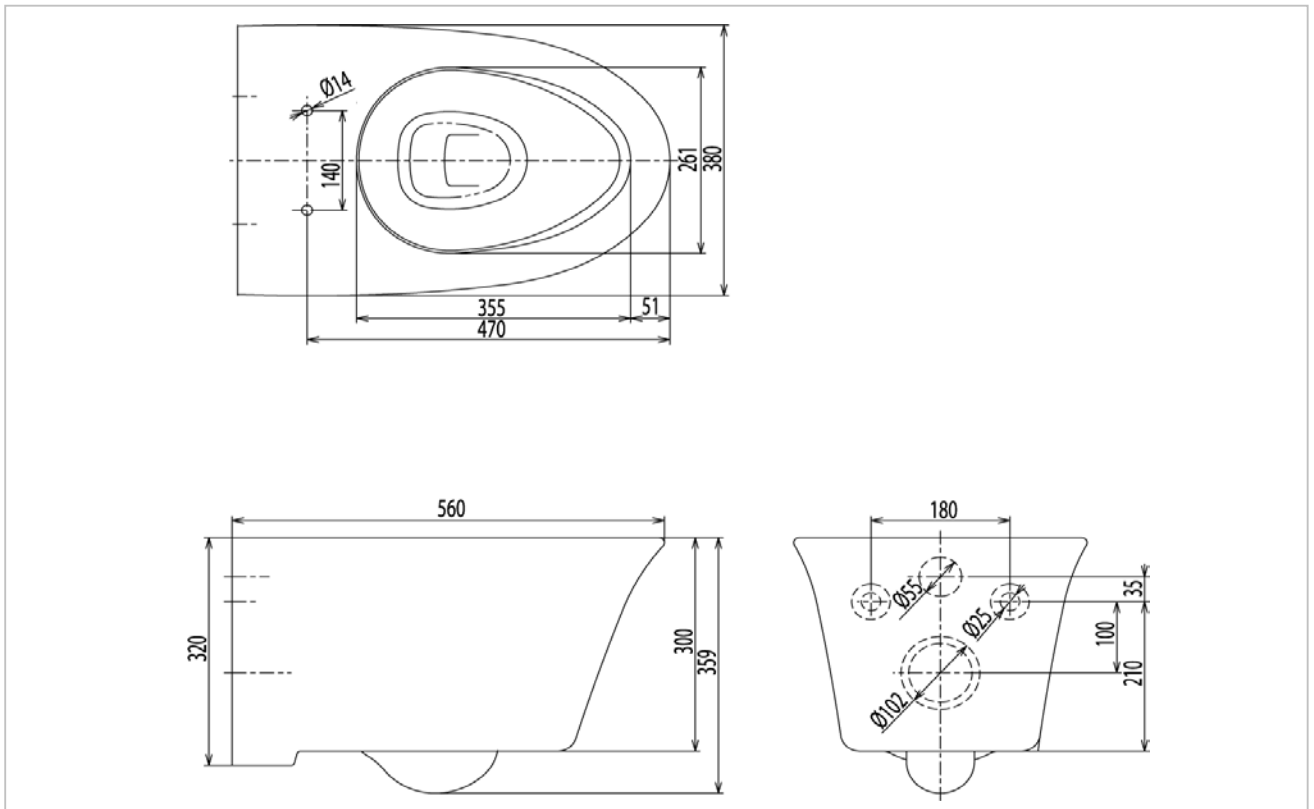

Suggestion Fittings & Parts

Remark : We reserve the right to change some parts for suitability.

TOTO (THAILAND) CO.,LTD
Bangkok Office : G Tower Grand Rama 9,12th Floor, South Wing, 9 Rama IX Road,
Huaykwang Sub-district,Huaykwang District, Bangkok. 10310 Thailand
Tel : +(66)2-117-9520(AUTO) Fax : +(66)2-117-9527
th.toto.com