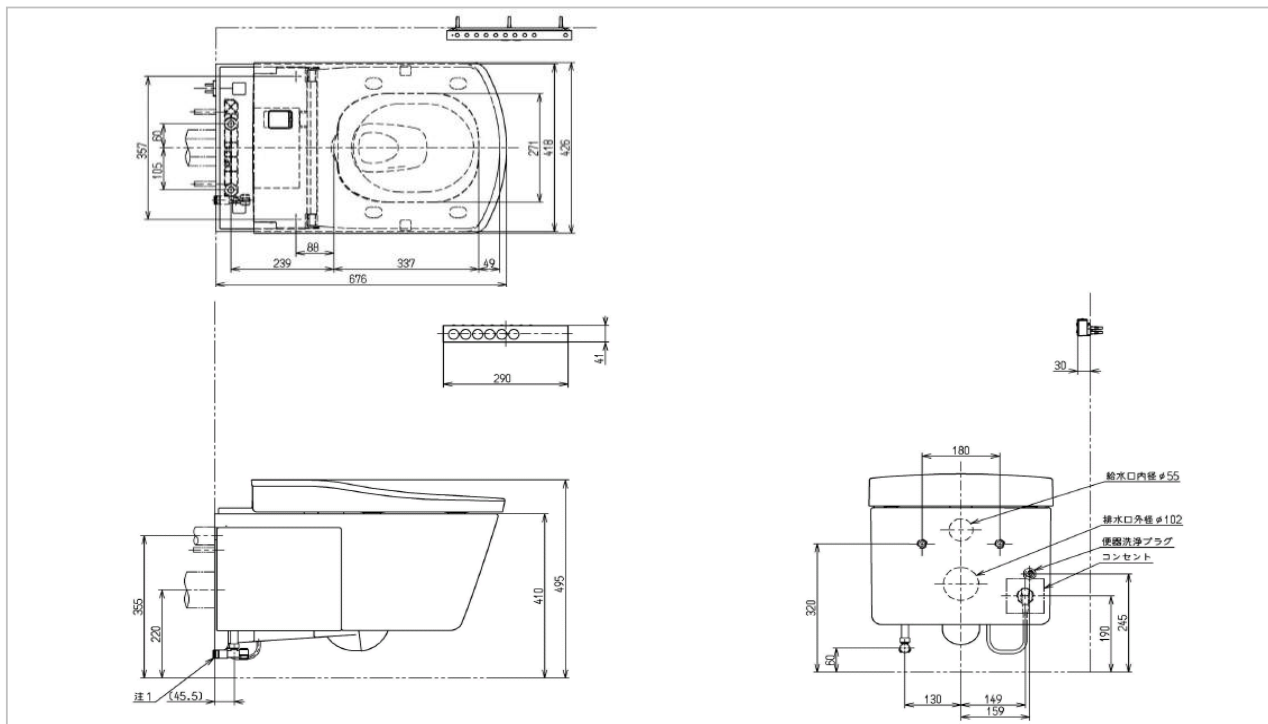

TOTO

TOILET

CW998DF

NEOREST LE

Product Features

Size: 426 x 376 x 676

Flush System : 3D Tornado (6/3L)

Rough-in : 220 mm.(P-Trap)