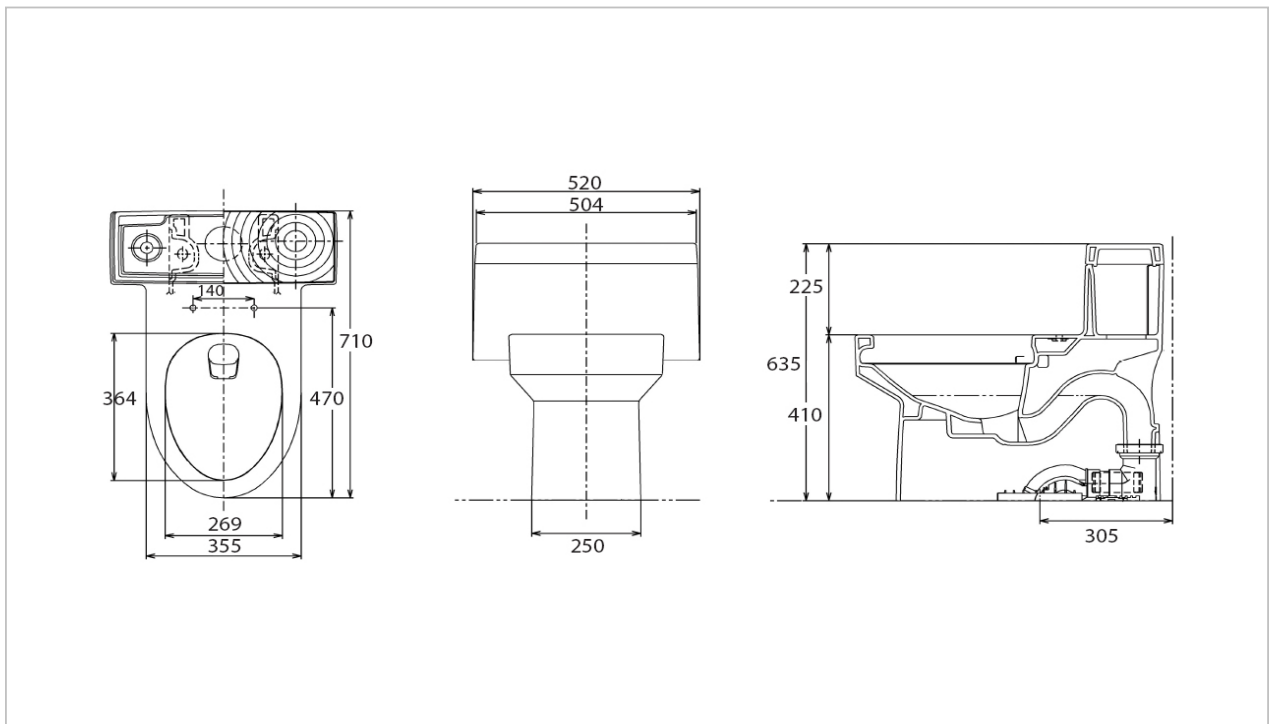

TOTO

TOILETS

CW984B

"Ryohan" One Piece Toilet

Product Features

One Piece Toilet
Flush System : Gravity Tornado Siphon-Jet(6L)
Bowl Shape : Elongated
Rough-in : 305 mm.

Suggestion Fittings & Parts

Remark : We reserve the right to change some parts for suitability.