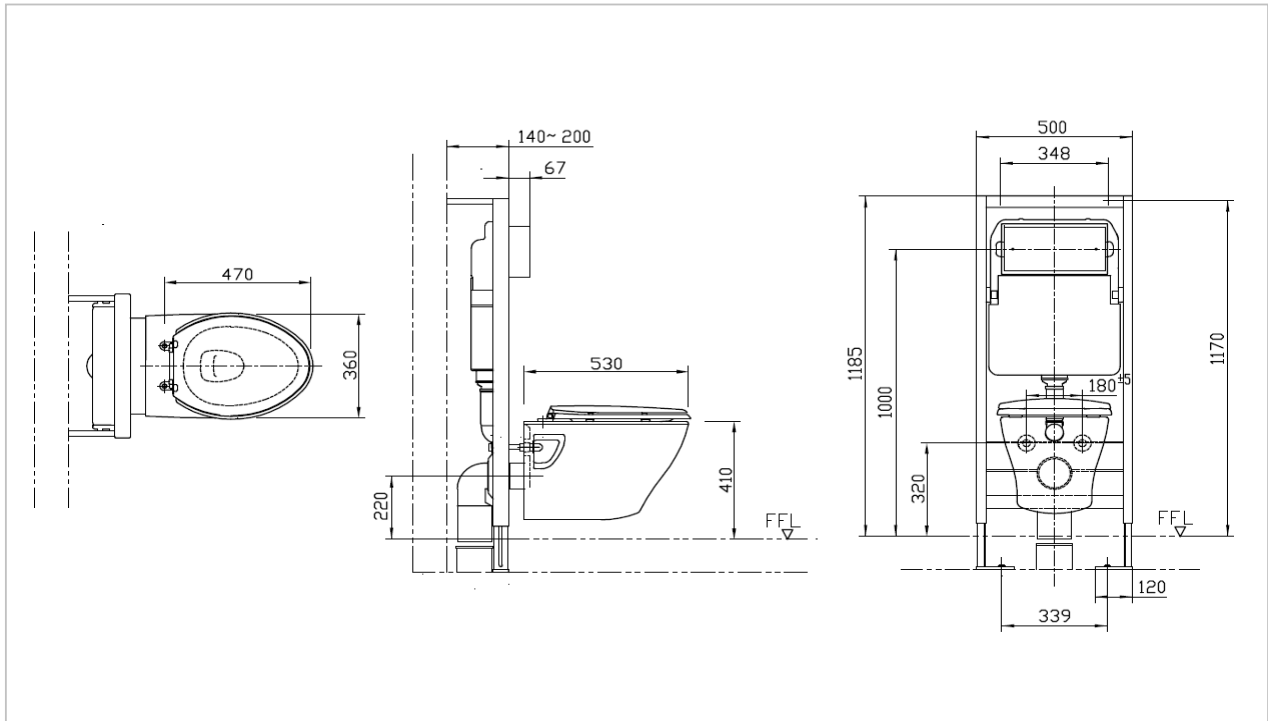

TOTO

TOILET

CW941K

Wall Hung Toilet

Product Features

Flush System : WashDown(6/3L)

Size : 470 x 360 x 410 mm.

Bowl Shape : Elongated

Rough In : 220 mm. (P-Trap)

Suggestion Fittings & Parts

Remark : We reserve the right to change some parts for suitability.

TOTO (THAILAND) CO.,LTD

Bangkok Office : 598 Q House Ploenjit Building., G floor., Ploenchit Rd.,Lumpini, Pathumwan, Bangkok. 10330 Thailand