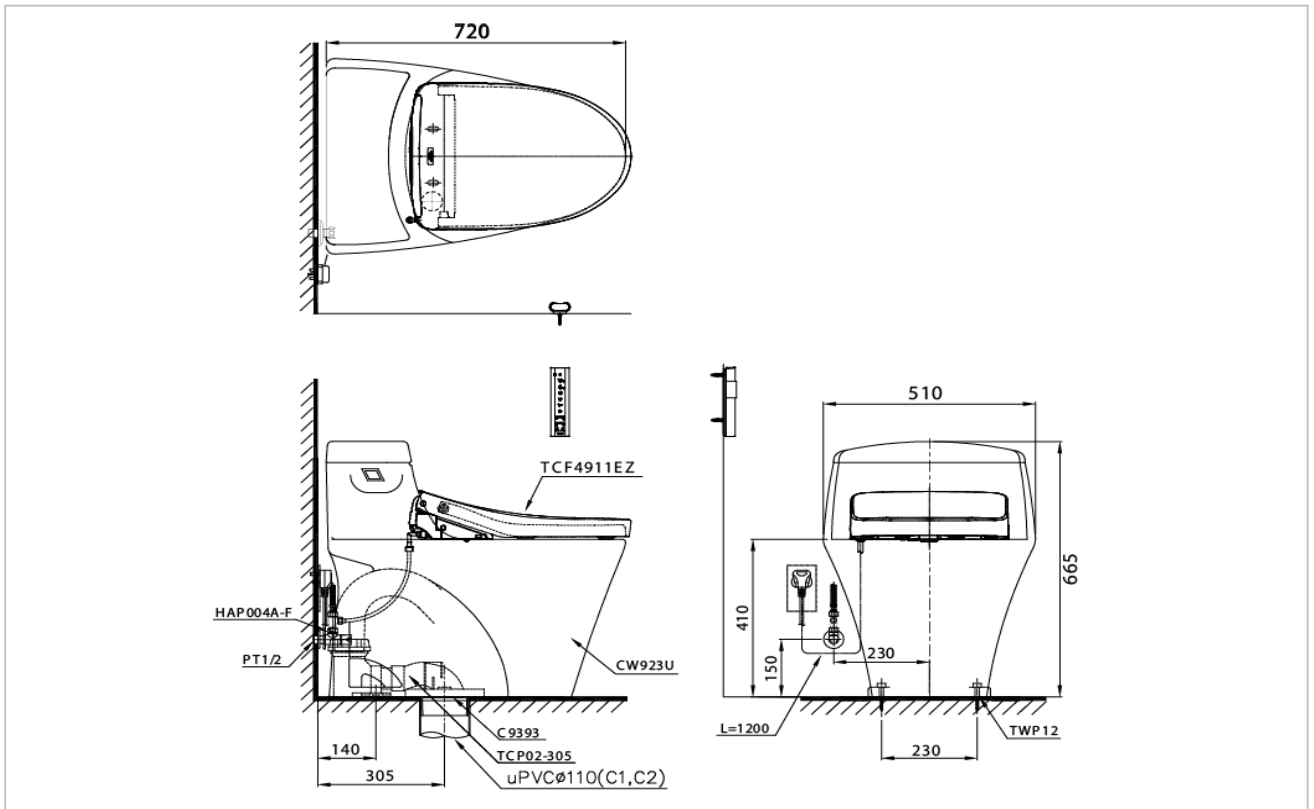

## TOILETS

### CW923UW6

#### Product Features

One Piece Toilet with WASHLET™  
Flush system : TORNADO (4.8L)  
Bowl Shape : Elongated  
Rough-in : 305 mm  
Seat & Cover : TCF4911EZ  
Size : 510W x 720D x 665H mm  
with CEFIONTECT  
\*Included Stop Valve, Flexible Hose  
and Floor Flange