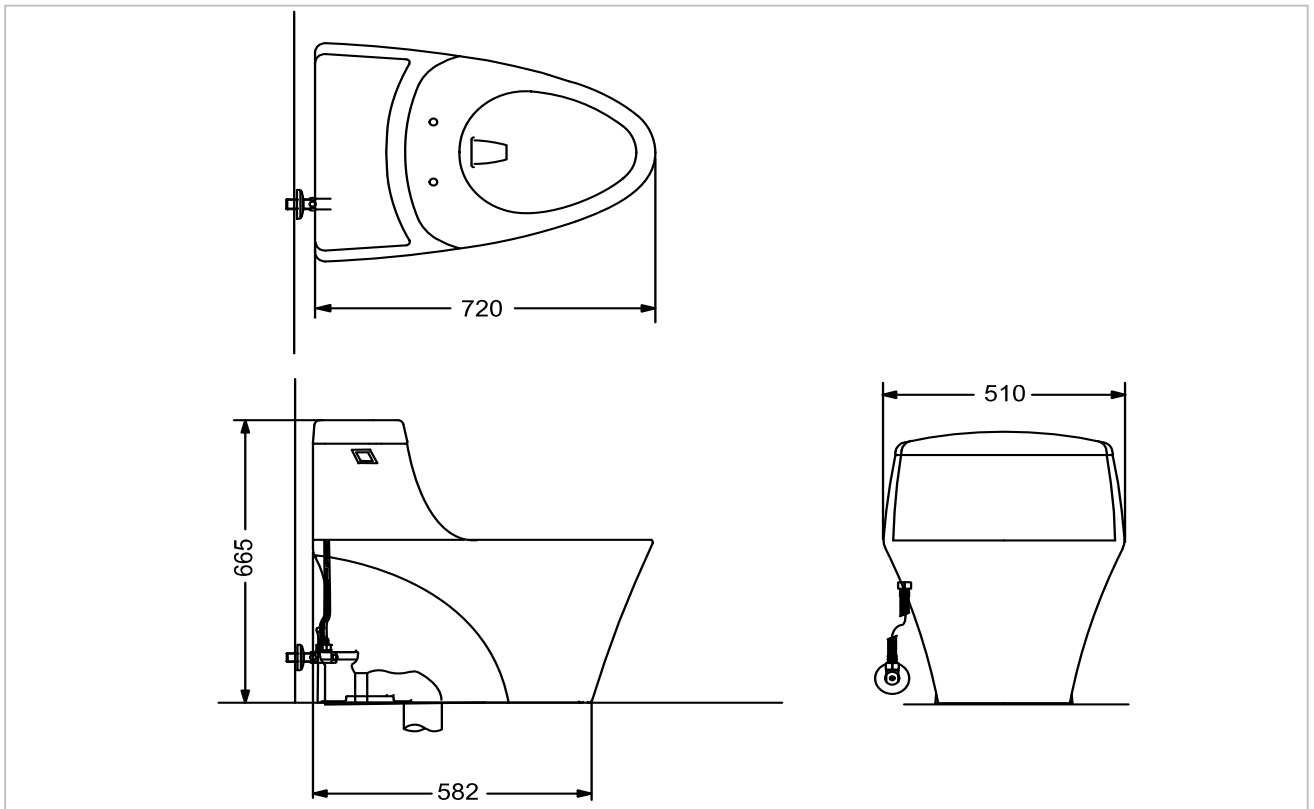

Suggestion Fittings & Parts

Remark : We reserve the right to change some parts for suitability.

TOTO (THAILAND) CO.,LTD
Bangkok Office : G Tower Grand Rama 9,12th Floor, South Wing, 9 Rama IX Road,
Huaykwang Sub-district,Huaykwang District, Bangkok. 10310 Thailand
Tel : +(66)2-117-9520(AUTO) Fax : +(66)2-117-9527
th.toto.com