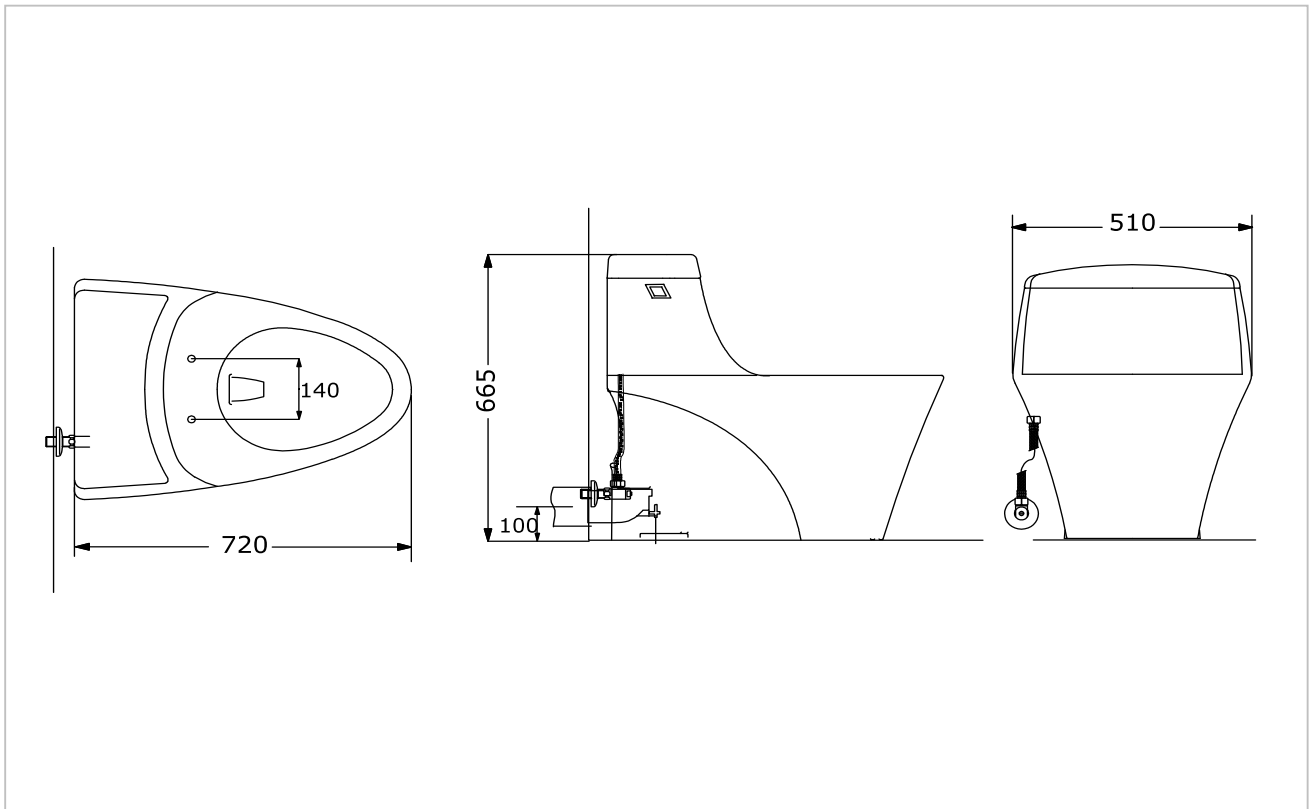

Suggestion Fittings & Parts

Remark : We reserve the right to change some parts for suitability.

TOTO (THAILAND) CO.,LTD
Bangkok Office : G Tower Grand Rama 9,12th Floor, South Wing, 9 Rama IX Road,
Huaykwang Sub-district,Huaykwang District, Bangkok. 10310 Thailand
Tel : +(66)2-117-9520(AUTO) Fax : +(66)2-117-9527
th.toto.com