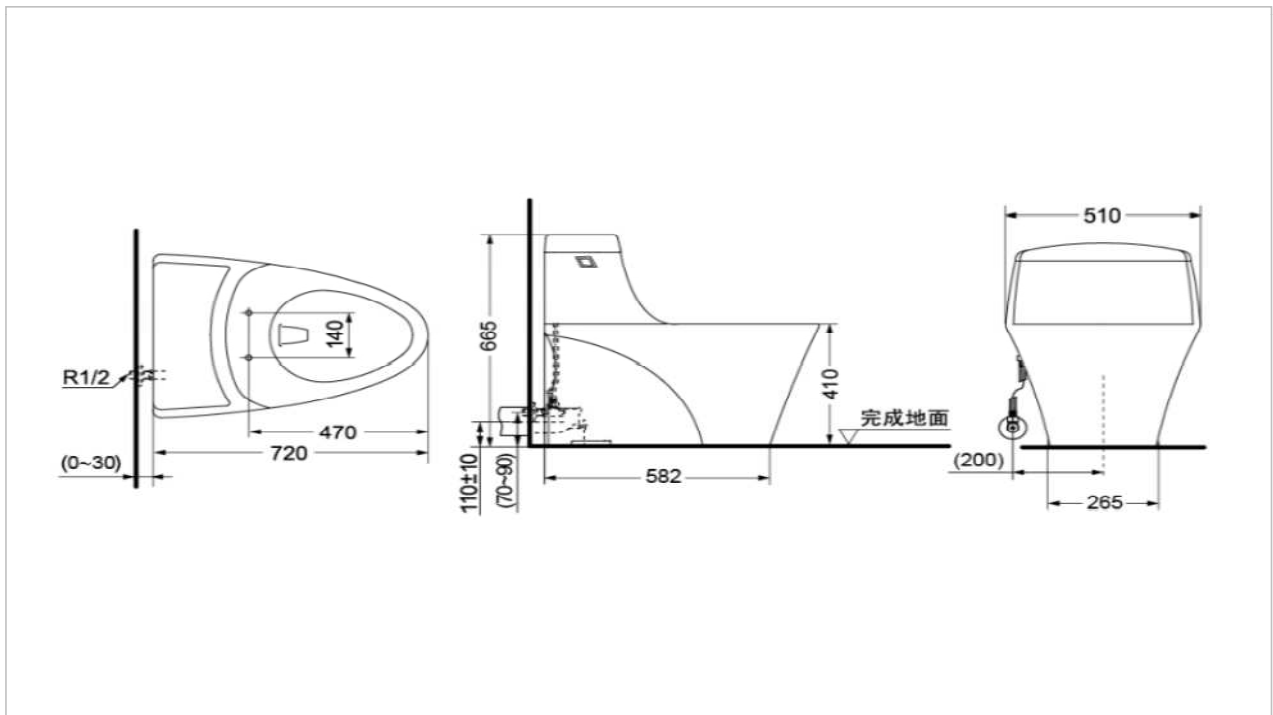

TOTO

TOILETS

CW923GPB

One Piece Toilet

Product Features

size : 720 x 510 x 665 mm.

Suggestion Fittings & Parts

Remark : We reserve the right to change some parts for suitability.