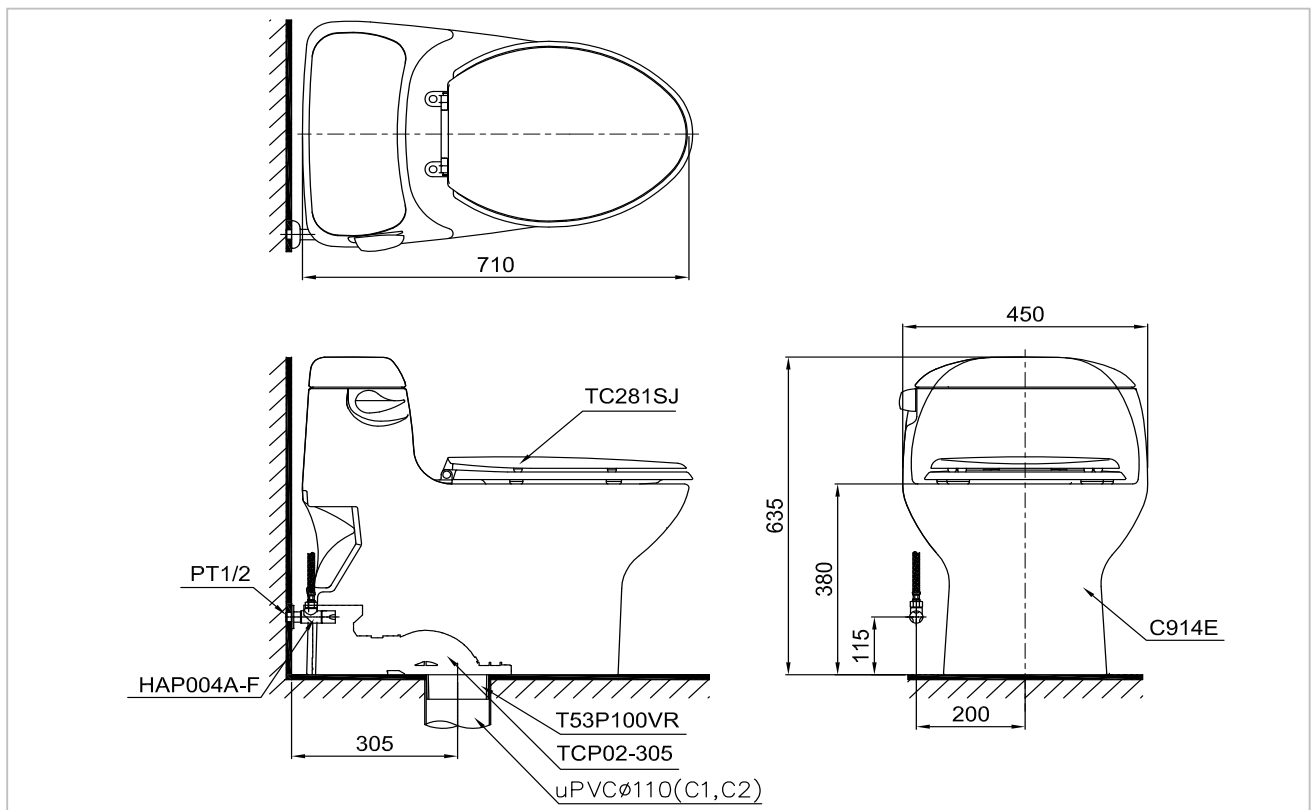

Suggestion Fittings & Parts

Remark : We reserve the right to change some parts for suitability.

TOTO (THAILAND) CO.,LTD
Bangkok Office : G Tower Grand Rama 9,12th Floor, South Wing, 9 Rama IX Road,
Huaykwang Sub-district,Huaykwang District, Bangkok. 10310 Thailand
Tel : +(66)2-117-9520(AUTO) Fax : +(66)2-117-9527
th.toto.com