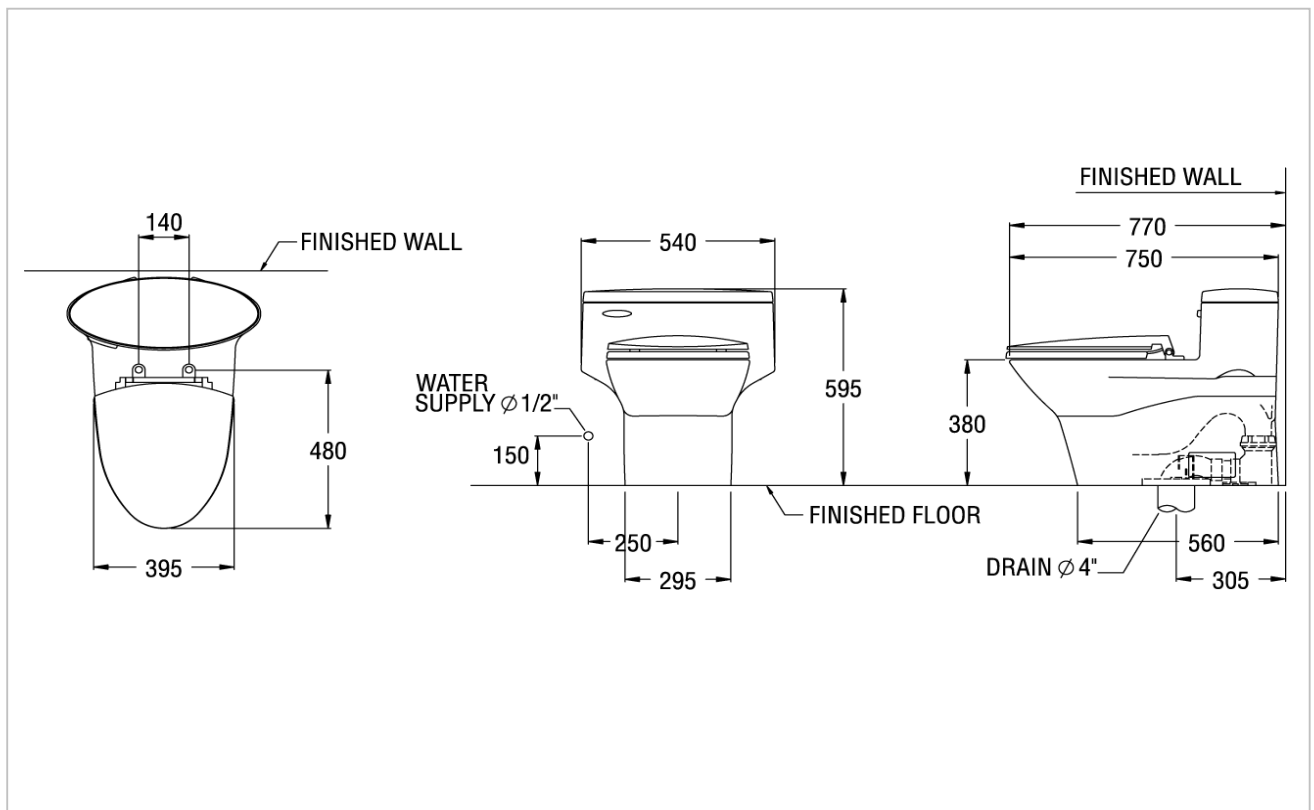

Suggestion Fittings & Parts

Remark : We reserve the right to change some parts for suitability.

TOTO (THAILAND) CO.,LTD
Bangkok Office : G Tower Grand Rama 9,12th Floor, South Wing, 9 Rama IX Road,
Huaykwang Sub-district,Huaykwang District, Bangkok. 10310 Thailand
Tel : +(66)2-117-9520(AUTO) Fax : +(66)2-117-9527
th.toto.com