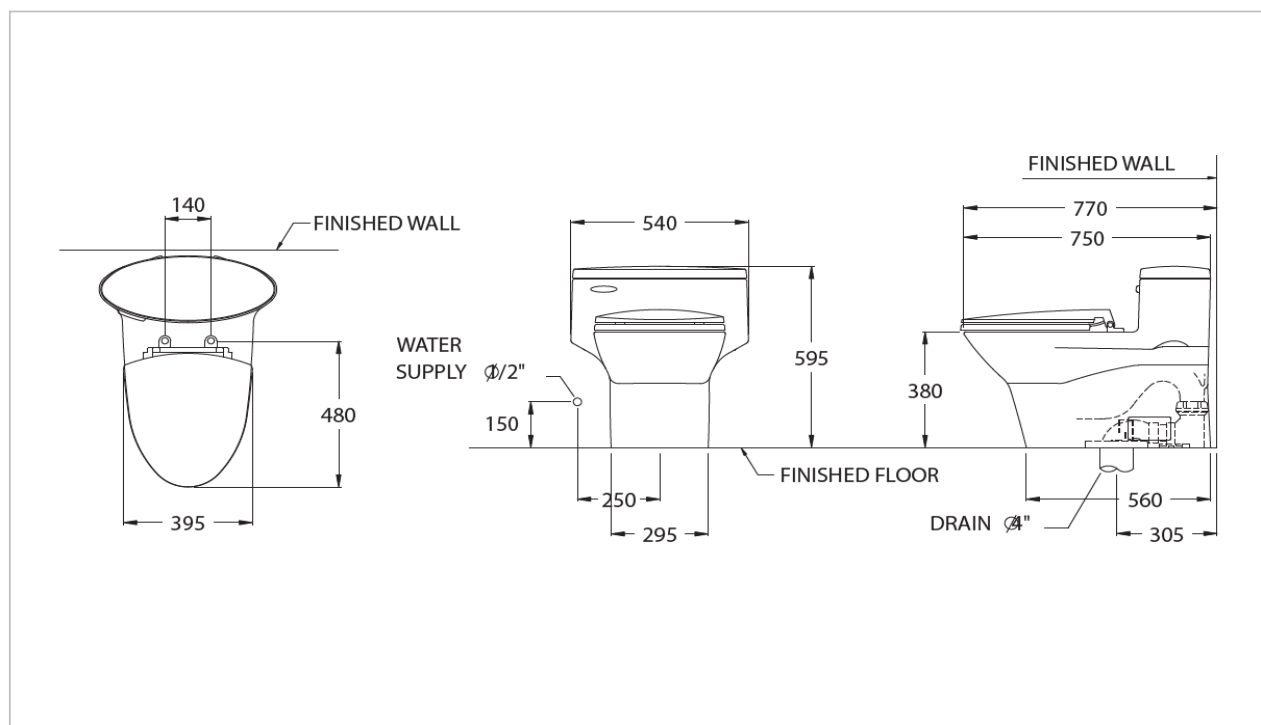

Flush System : G-Max Siphon-Jet(6L)

Bowl Shape : Elongated

Rough-in : 305 mm

### G-MAX Flushing System

3 Points Special Larger than normal toilets.

1. Wider 3" Flush Valve for a quick and powerful flush ( normal wider 2" )
2. Extra large shaped siphon-jet for maximum power
3. Large 2 1/8" Computer Designed Trapway reduces clogging ( normal large 1 3/4" )