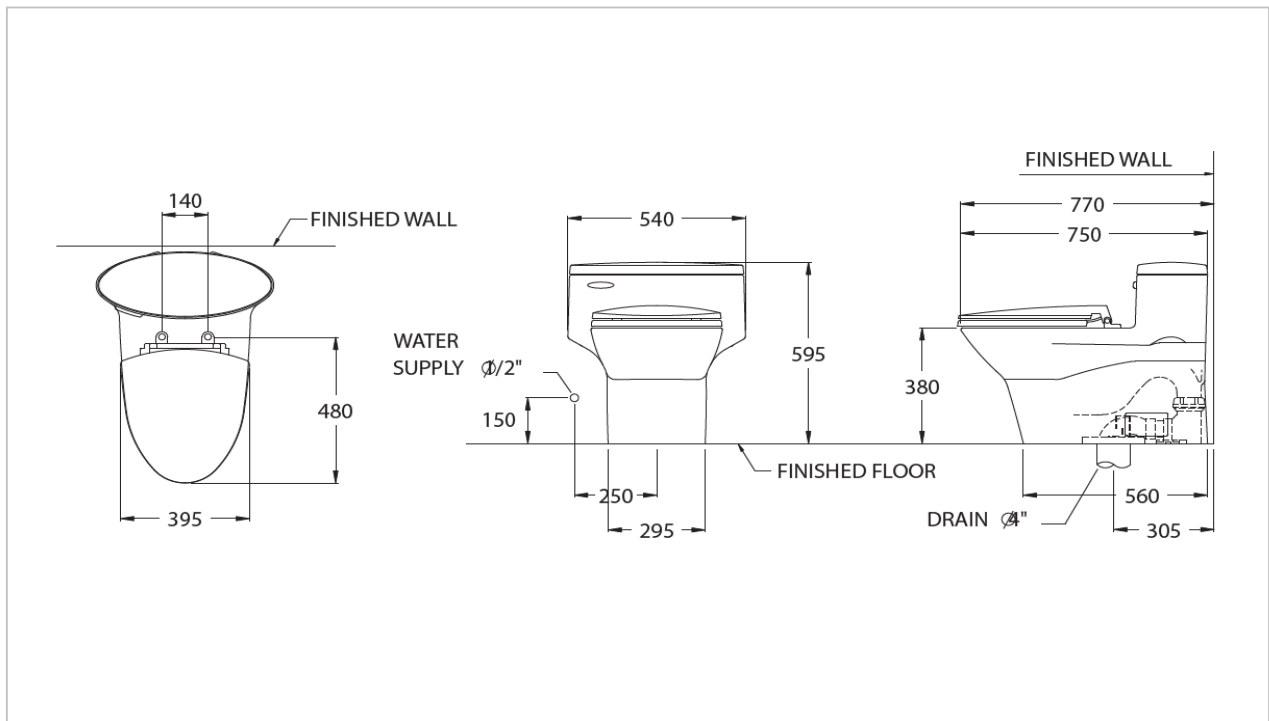

TOTO

TOILET

CW904U(S)

"Royal Elite" One Piece Toilet

Product Features

CeFiONtect glazing inside bowl can prevent any waste particles, bacteria or mold from attaching themselves to the surface. A permanent stain surface that lasts for as long as the product is in use.

Flush System : G-Max Siphon-Jet(6L)
Bowl Shape : Elongated
Rough-in : 305 mm

G-MAX Flushing System

3 Points Special Larger than normal toilets.

1. Wider 3" Flush Valve for a quick and powerful flush (normal wider 2")
2. Extra large shaped siphon-jet for maximum power
3. Large 2 1/8" Computer Designed Trapway reduces clogging (normal large 1 3/4")