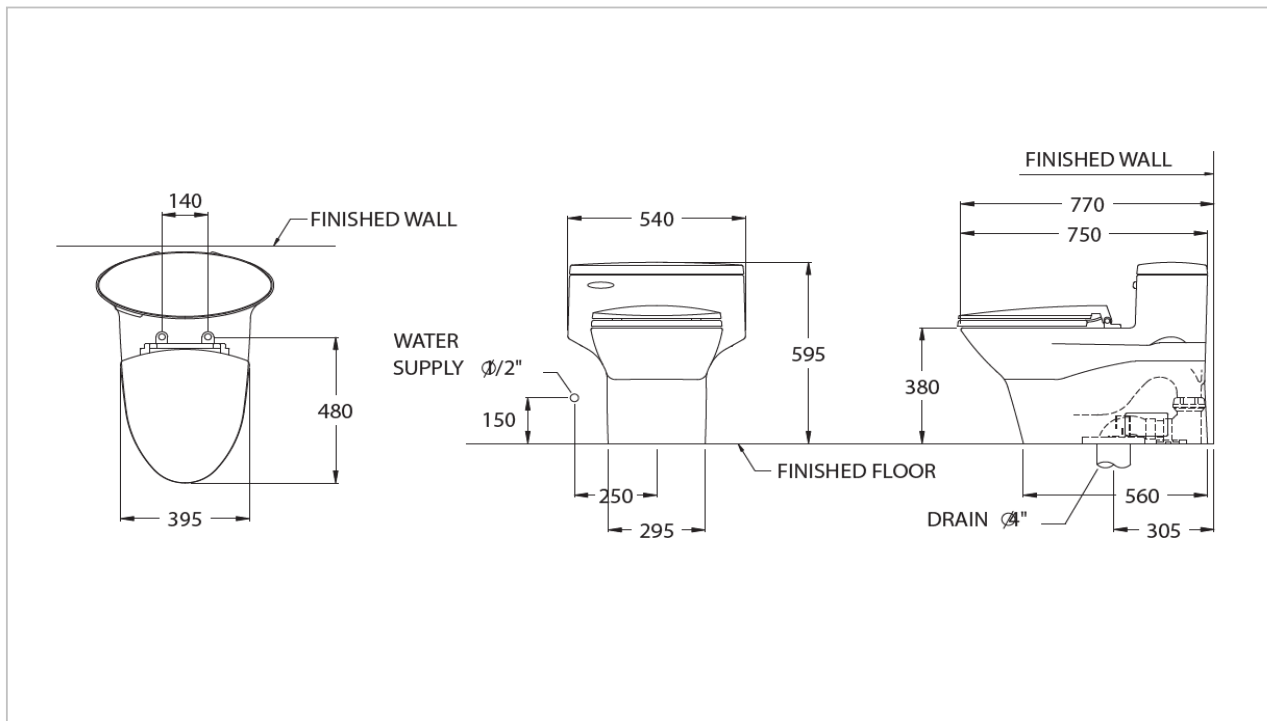

Flush System : G-Max Siphon-Jet(6L)

Bowl Shape : Elongated

Rough-in : 305 mm

### G-MAX Flushing System

3 Points Special Larger than normal toilets.

1. Wider 3" Flush Valve for a quick and powerful flush ( normal wider 2" )
2. Extra large shaped siphon-jet for maximum power
3. Large 2 1/8" Computer Designed Trapway reduces clogging ( normal large 1 3/4" )