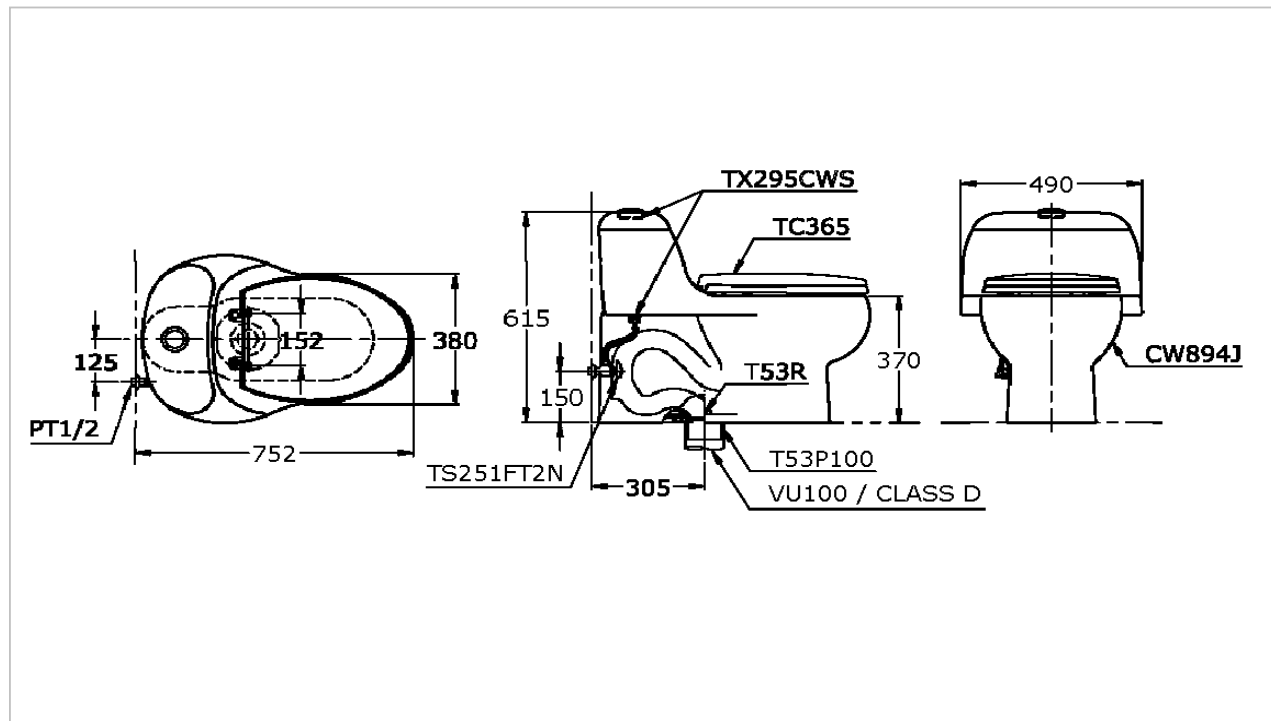

Flush System : G-Max Siphon-Jet(6L)

Bowl Shape : Elongated

Rough-in : 305 mm

CW894U(W) With Eco Washer

G-MAX Flushing System

3 Points Special Larger than normal toilets.

1. Wider 3" Flush Valve for a quick and powerful flush (normal wider 2")
2. Extra large shaped siphon-jet for maximum power
3. Large 2 1/8" Computer Designed Trapway reduces clogging (normal large 1 3/4")

Suggestion Fittings & Parts

C63807	CeFiONtect Closet Body	S281	Water Hose
C965	Tank Trim	C9990	Screws & Caps
TCW01S	Eco Washer Seat & Cover	C939	Floor Flange (CT209)
CT190C6	Stop Valve		

Remark : We reserve the right to change some parts for suitability.