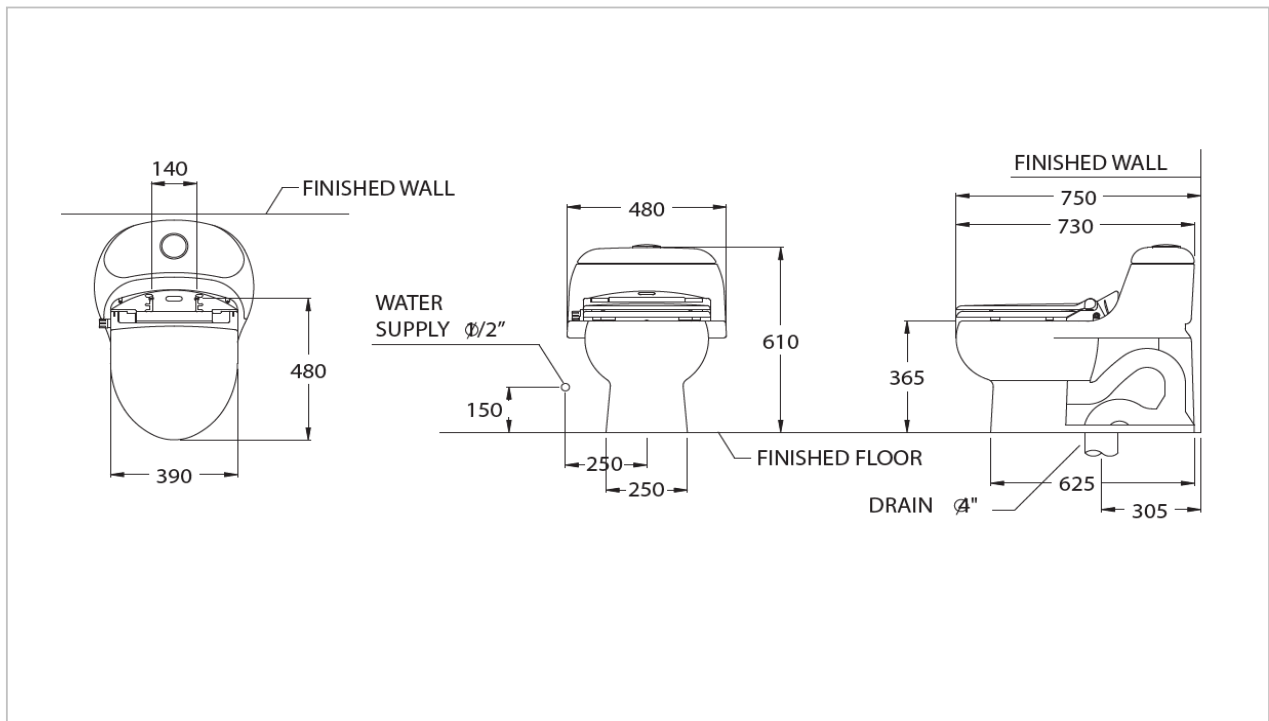

TOTO

TOILET

CW894U(W)

"Prominence" One Piece Toilet

Product Features

CeFiONtect glazing inside bowl can prevent any waste particles, bacteria or mold from attaching themselves to the surface. A permanent stain surface that lasts for as long as the product is in use.

Flush System : G-Max Siphon-Jet(6L)

Bowl Shape : Elongated

Rough-in : 305 mm

CW894U(W) With Eco Washer

G-MAX Flushing System

3 Points Special Larger than normal toilets.

1. Wider 3" Flush Valve for a quick and powerful flush (normal wider 2")
2. Extra large shaped siphon-jet for maximum power
3. Large 2 1/8" Computer Designed Trapway reduces clogging (normal large 1 3/4")

Suggestion Fittings & Parts

C63807 CeFiONtect Closet Body
C965 Tank Trim
TCW01S Eco Washer Seat & Cover
CT190C6 Stop Valve

S281 Water Hose
C9990 Screws & Caps
C939 Floor Flange (CT209)

Remark : We reserve the right to change some parts for suitability.