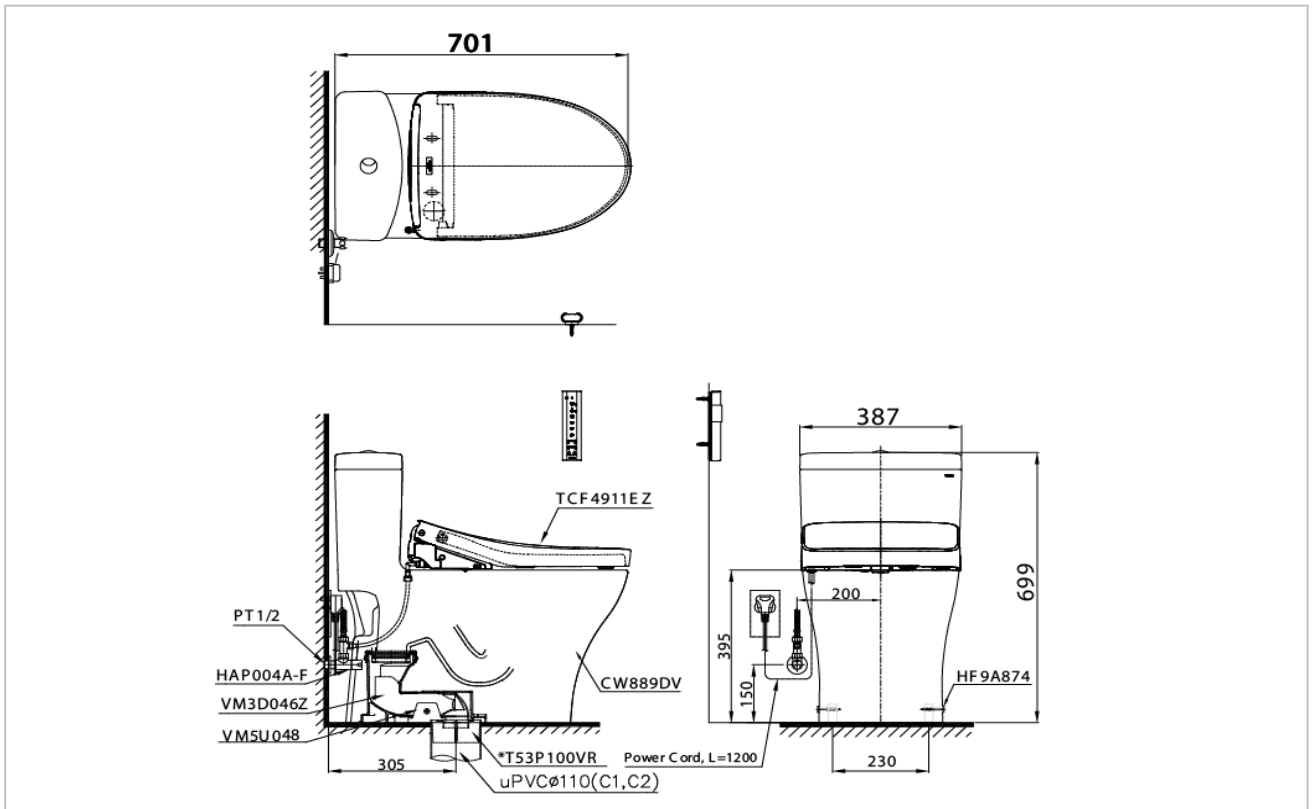

TOTO

TOILETS

CW889UW6

WASHLET™ +

Product Features

One Piece Toilet with WASHLET™
Flush system : TORNADO (4.5/3 L)
Bowl Shape : Elongated
Rough-in : 305 mm
Seat & Cover : TCF4911EZ
Size : 387W x 701D x 699H mm
with CEFIONTECT

*Included Stop Valve, Flexible Hose and Floor Flange

Suggestion Fittings & Parts

Remark : We reserve the right to change some parts for suitability.

TOTO (THAILAND) CO.,LTD
Bangkok Office : G Tower Grand Rama 9,12th Floor, South Wing, 9 Rama IX Road,
Huaykwang Sub-district,Huaykwang District, Bangkok. 10310 Thailand
Tel : +(66)2-117-9520(AUTO) Fax : +(66)2-117-9527
th.toto.com