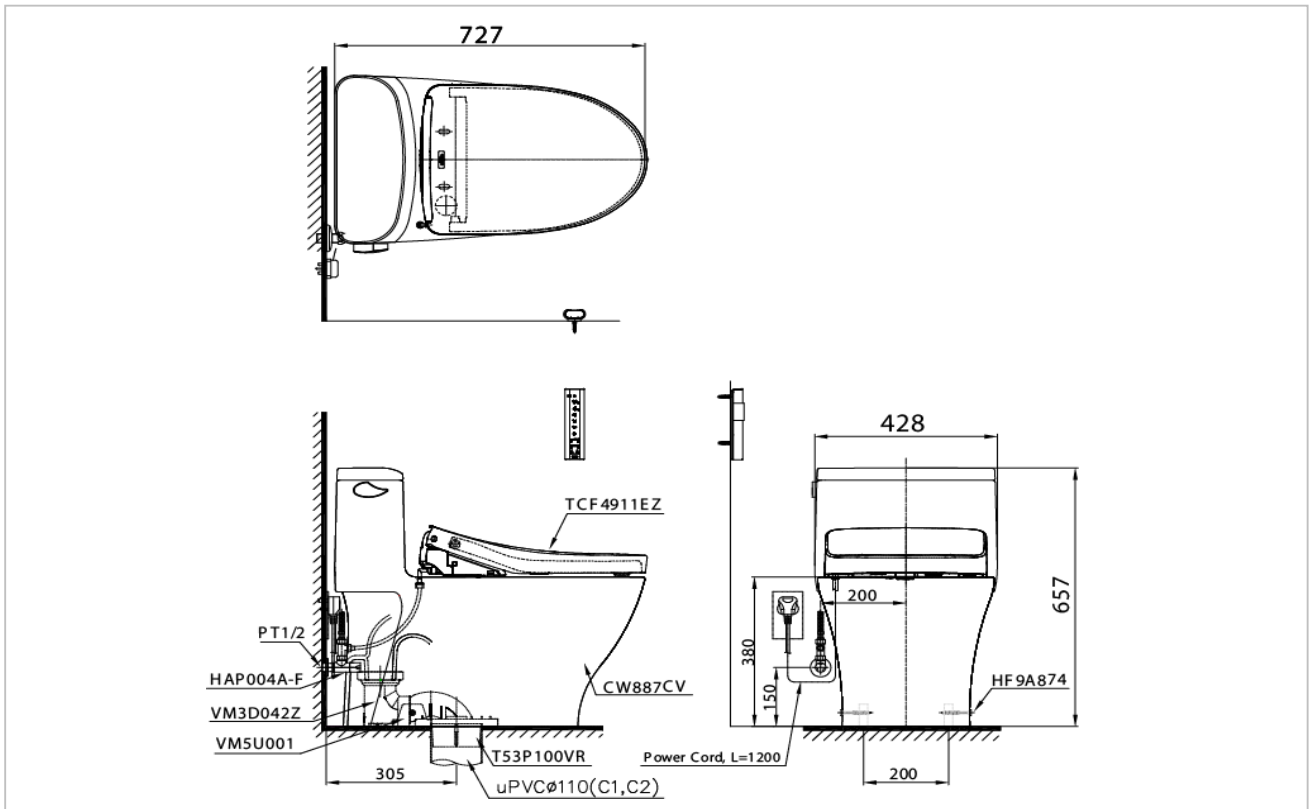

WASHLET™ +

Product Features

One Piece Toilet with WASHLET™
 Flush system : TORNADO siphon-jet(4.8L)
 Bowl Shape : Elongated
 Rough-in : 305 mm
 Seat & Cover : TCF4911EZ
 Size : 428W x 727D x 657H mm
 with CEFIONTECT
 *Included Stop Valve, Flexible Hose and Floor Flange