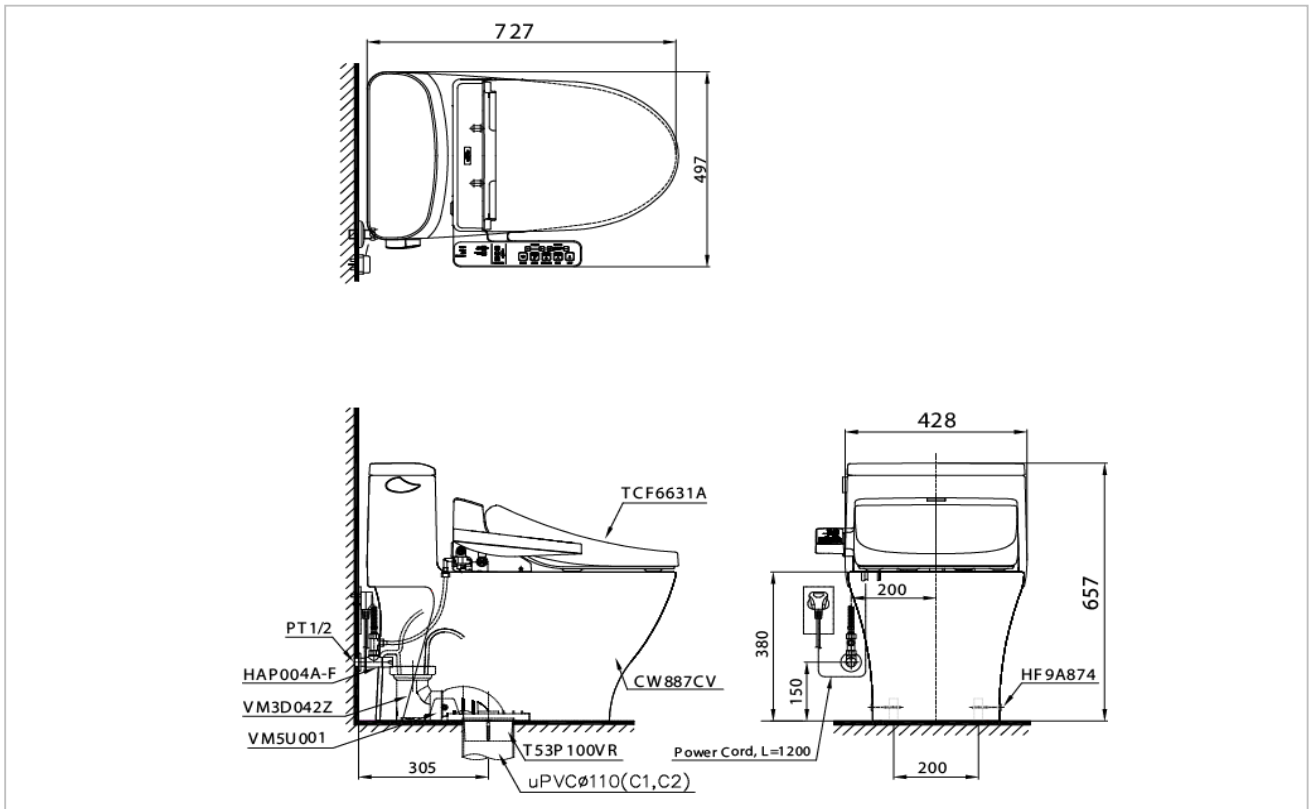

TOTO

TOILETS

CW887UW4

WASHLET™

Product Features

One Piece Toilet with WASHLET™
Flush system : TORNADO siphon-jet(4.8L)
Bowl Shape : Elongated
Rough-in : 305 mm
Seat & Cover : TCF6631A
Size : 428W x 727D x 657H mm
with CEFIONTECT
*Included Stop Valve, Flexible Hose and Floor Flange