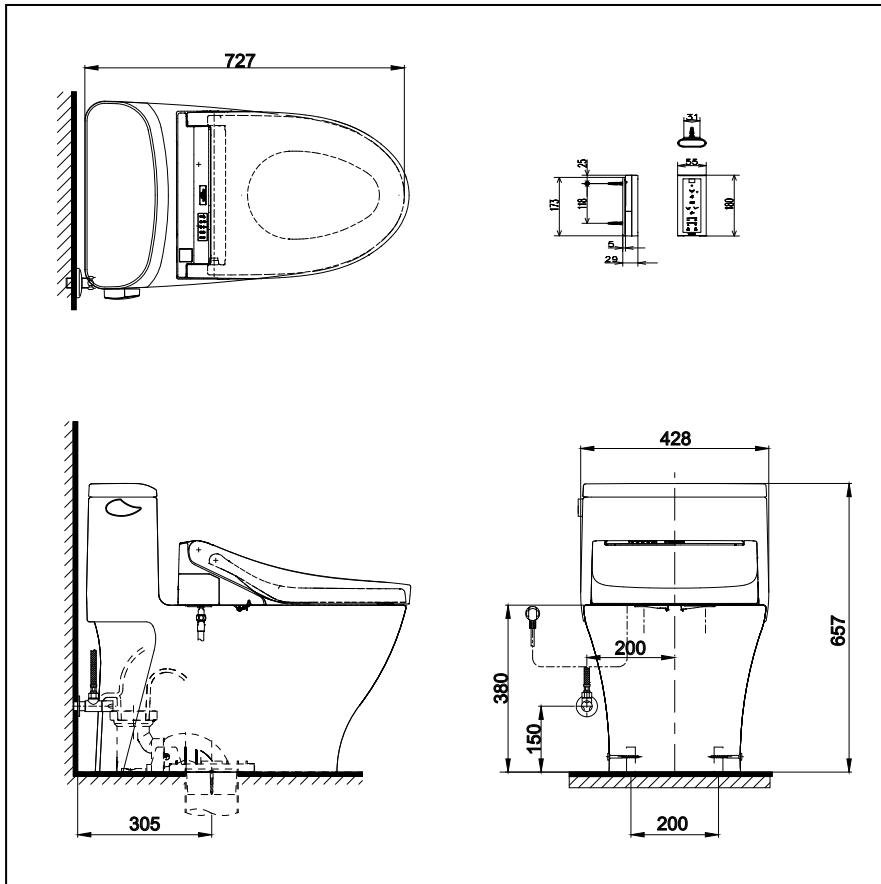

Colors

White

Please consult a TOTO representative for details

TOTO (THAILAND) CO.,LTD

Bangkok Office : G Tower Grand Rama 9,12th Floor, South Wing, 9 Rama IX Road,Huaykwang Sub-district,Huaykwang District, Bangkok. 10310 Thailand
Tel : +(66)2-117-9520(AUTO) Fax : +(66)2-117-9527
th.toto.com

All rights reserved by TOTO company. Specifications and size are subject to change without notice.