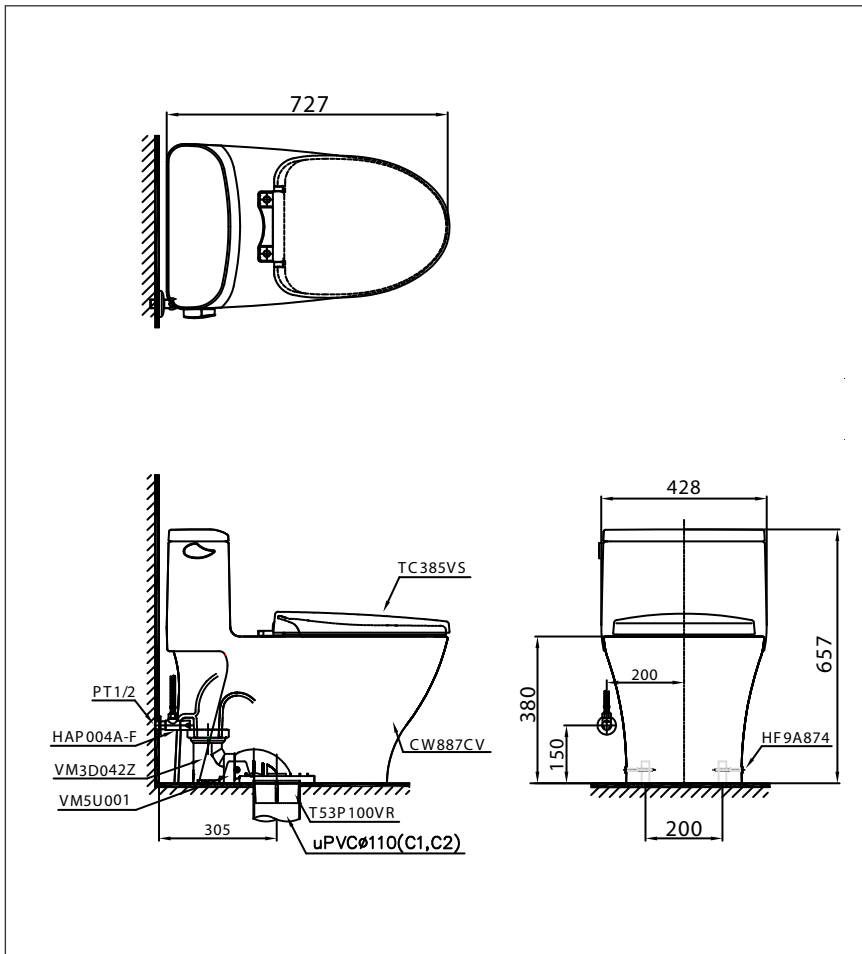

One Piece Toilet

Features

- Modern & luxury design
- Stain Resistant, Easy-to-clean Surface with CEFIONTECT Technology
- TORNADO Siphon-Jet Flush System, WATER SAVING (4.8L)
- Fully skirted styling with a concealed trapway for easy cleaning

Specifications

Flush System	: TORNADO Siphon-Jet
Bowl Shape	: Elongated
Water Use	: 4.8L
Rough-in	: 305 mm
Seat&Cover	: TC385VS
Size	: 428 x 727 x 657 mm

with CEFIONTECT

Please consult a TOTO representative for details