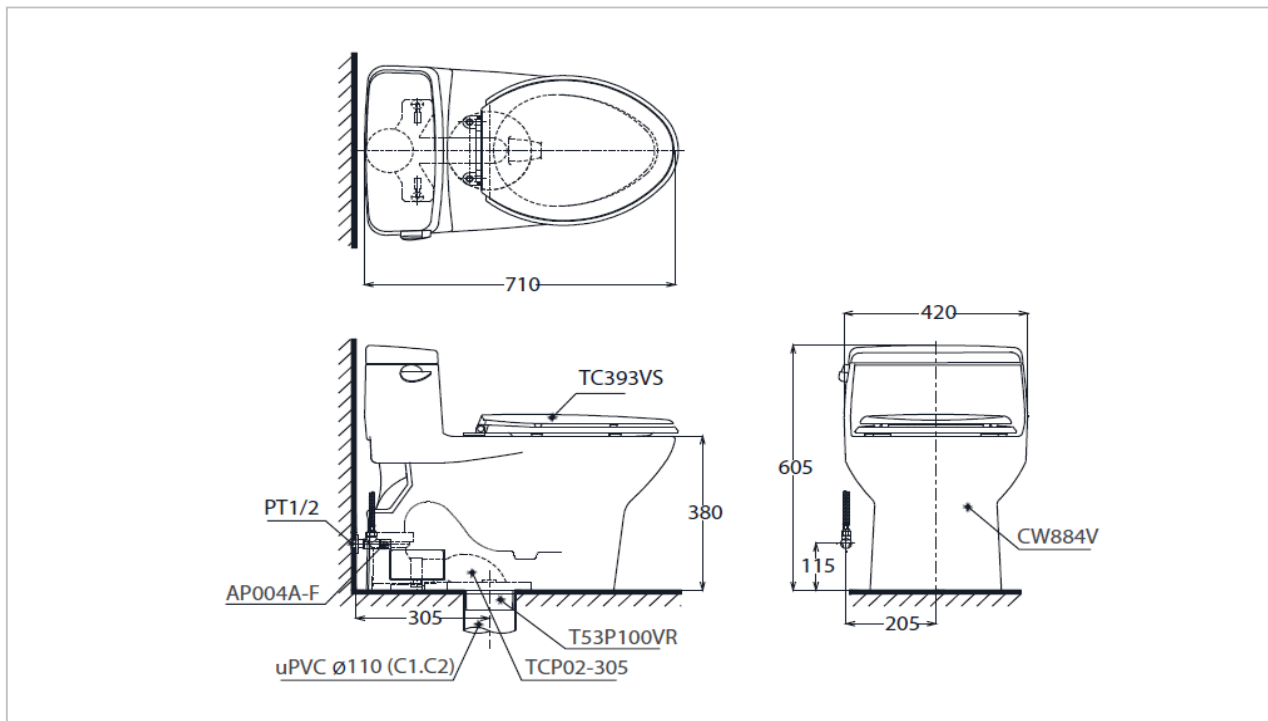

TOTO

TOILET

CW884U

"New Supreme" One Piece Toilet

Product Features

Suggestion Fittings & Parts

Remark : We reserve the right to change some parts for suitability.

TOTO (THAILAND) CO.,LTD