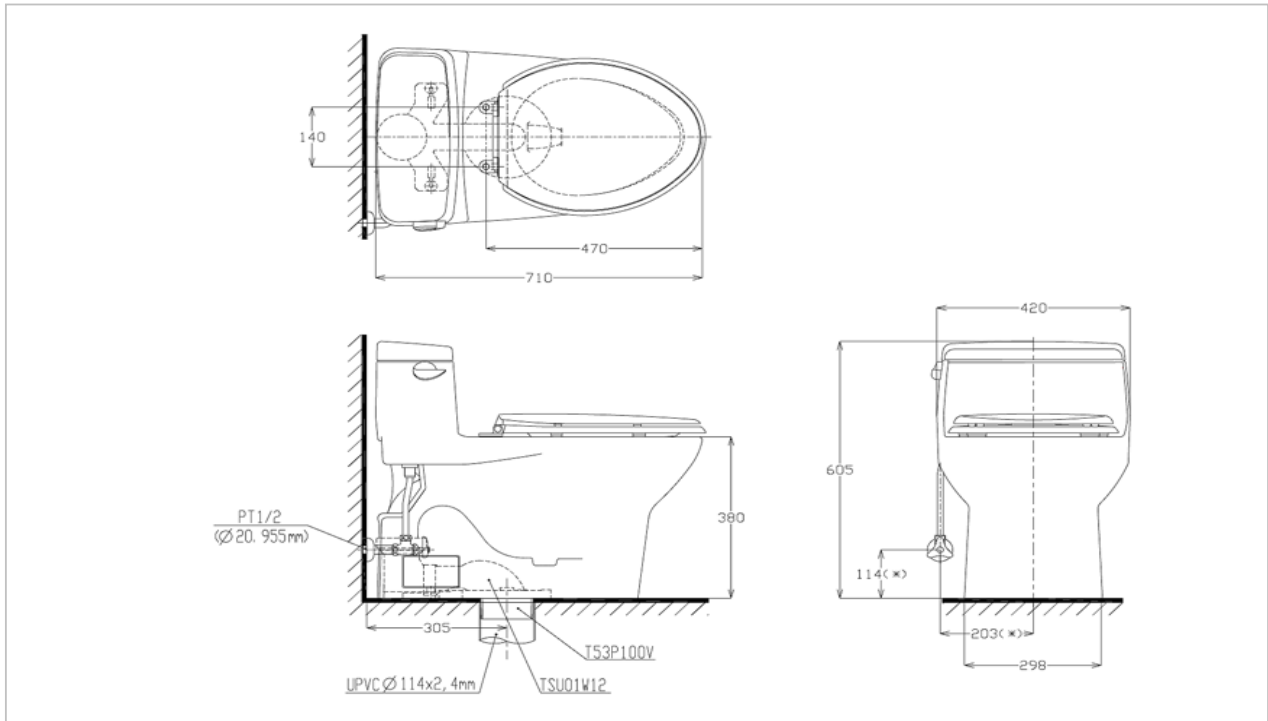

TOTO

TOILET

CW884U(SG)

"New Supreme" One Piece Toilet

Product Features

Suggestion Fittings & Parts

Remark : We reserve the right to change some parts for suitability.

TOTO (THAILAND) CO.,LTD