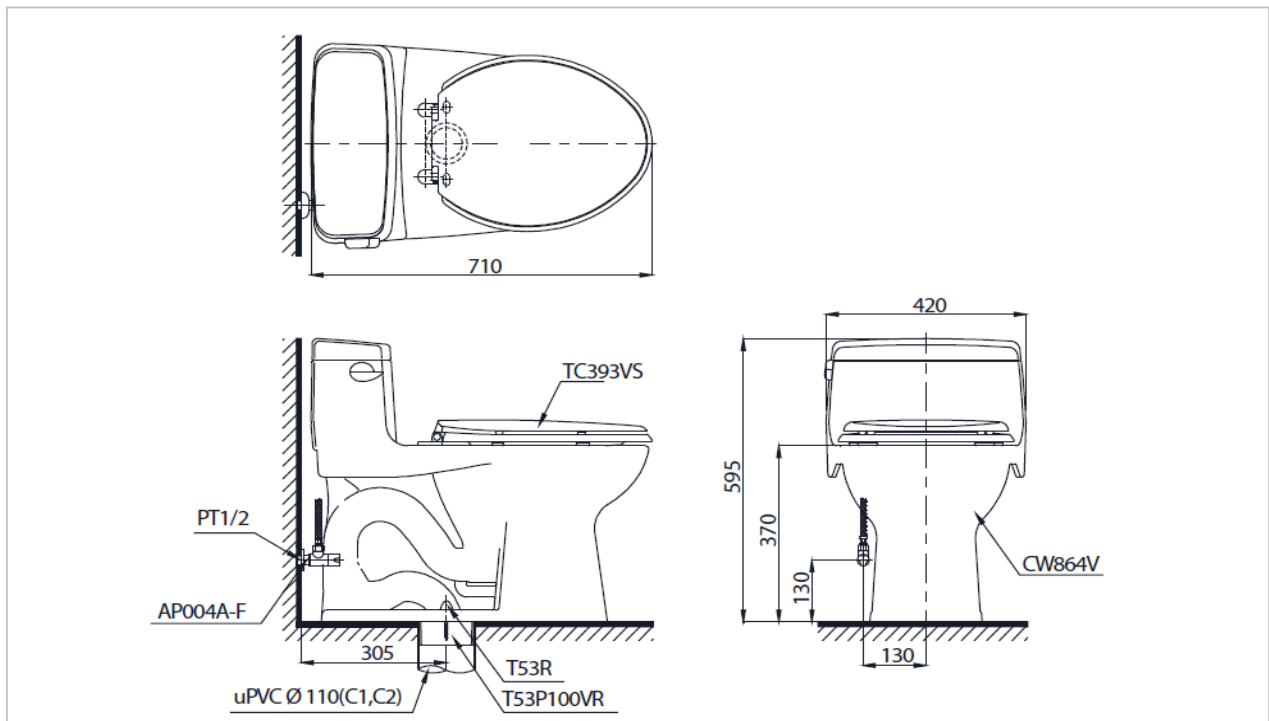

Flush System : G-Max Siphon-Jet(6L)

Bowl Shape : Elongated

Rough-in : 305 mm

CW864U(SA) With Washlet SA

G-MAX Flushing System

3 Points Special Larger than normal toilets.

1. Wider 3" Flush Valve for a quick and powerful flush (normal wider 2")
2. Extra large shaped siphon-jet for maximum power
3. Large 2 1/8" Computer Designed Trapway reduces clogging (normal large 1 3/4")

Suggestion Fittings & Parts

CW864#XW CeFiONtect Closet Body w/Tank Trim

TC381 Seat & Cover

CT190C6 Stop Valve

S281 Water Hose

C939 Floor Flange (CT209)

Remark : We reserve the right to change some parts for suitability.