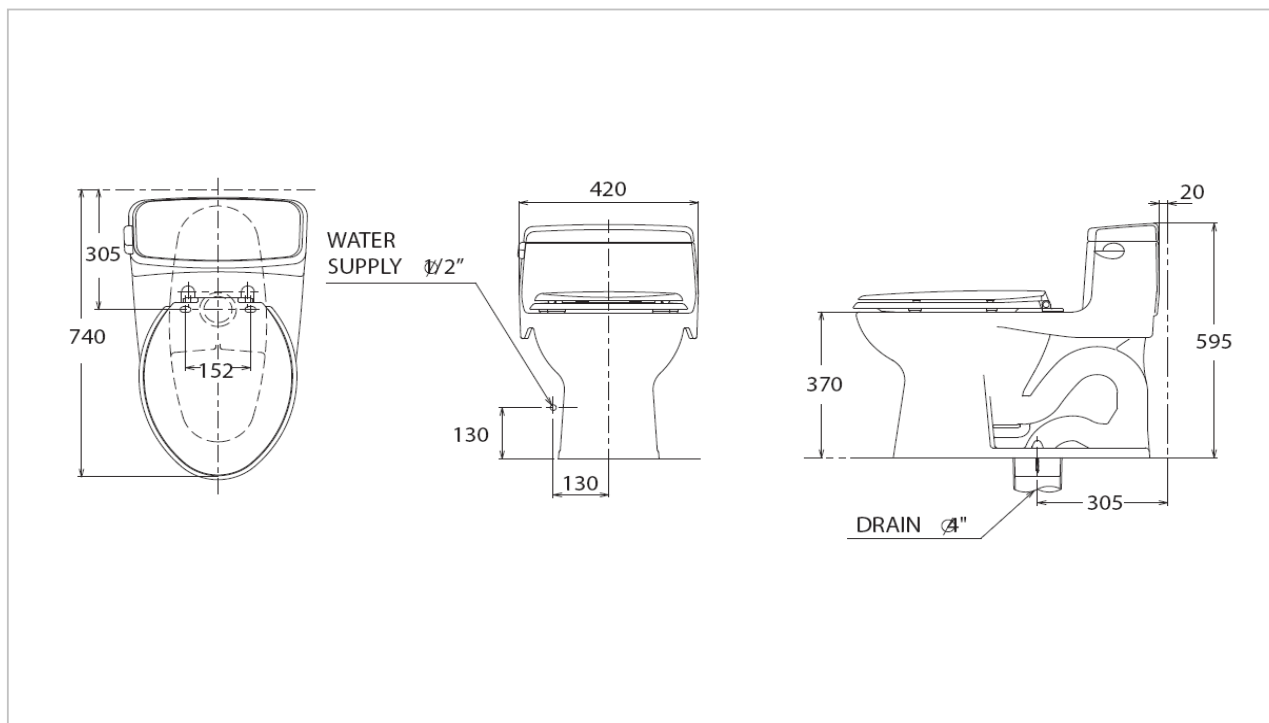

Flush System : G-Max Siphon-Jet(6L)

Bowl Shape : Elongated

Rough-in : 305 mm

##### G-MAX Flushing System

3 Points Special Larger than normal toilets.

1. Wider 3" Flush Valve for a quick and powerful flush ( normal wider 2" )
2. Extra large shaped siphon-jet for maximum power
3. Large 2 1/8" Computer Designed Trapway reduces clogging ( normal large 1 3/4" )