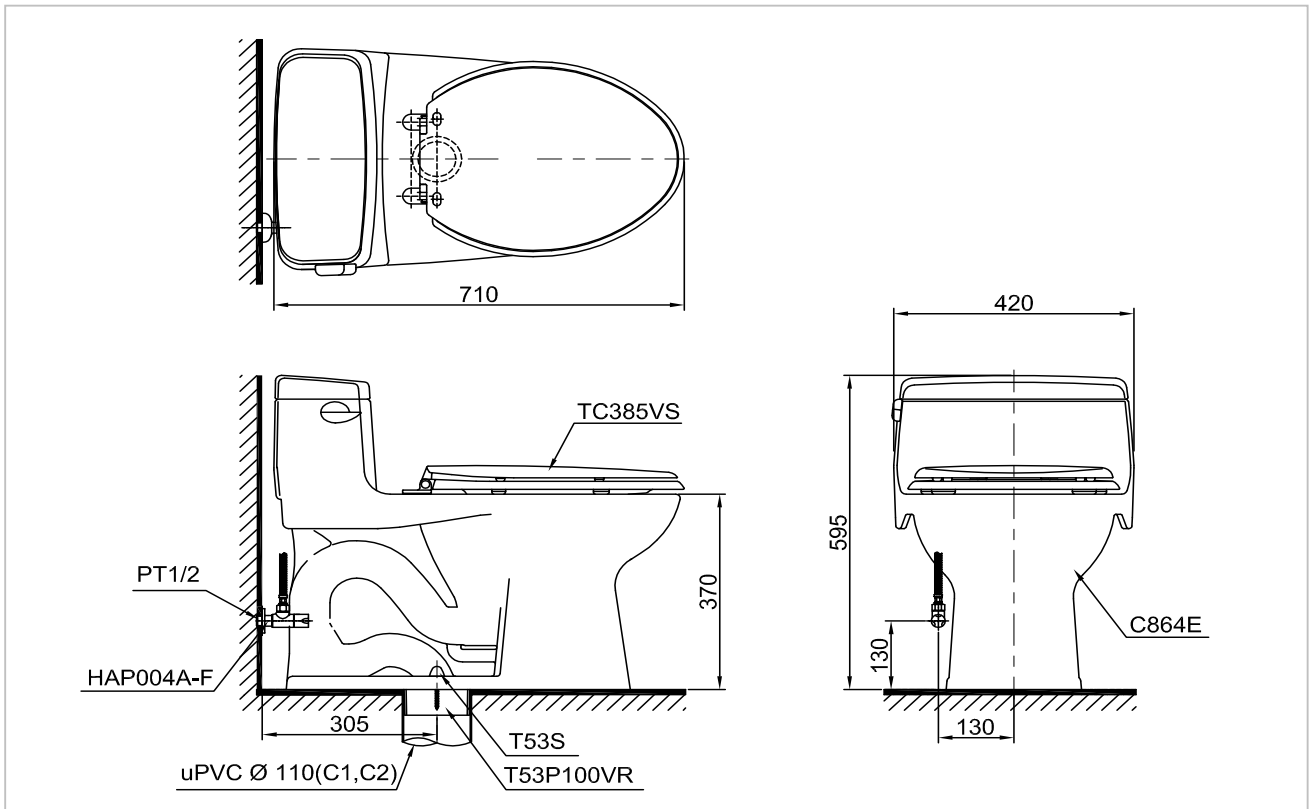

TOTO

TOILET

CW864

One Piece Toilet

Product Features

- One Piece Toilet
- Flush system : G-Max Siphon-Jet (6L)
- Bowl Shape : Elongated
- Rough-in : 305 mm
- Seat & Cover : TC385VS
- Size : 420W x 710D x 595H mm