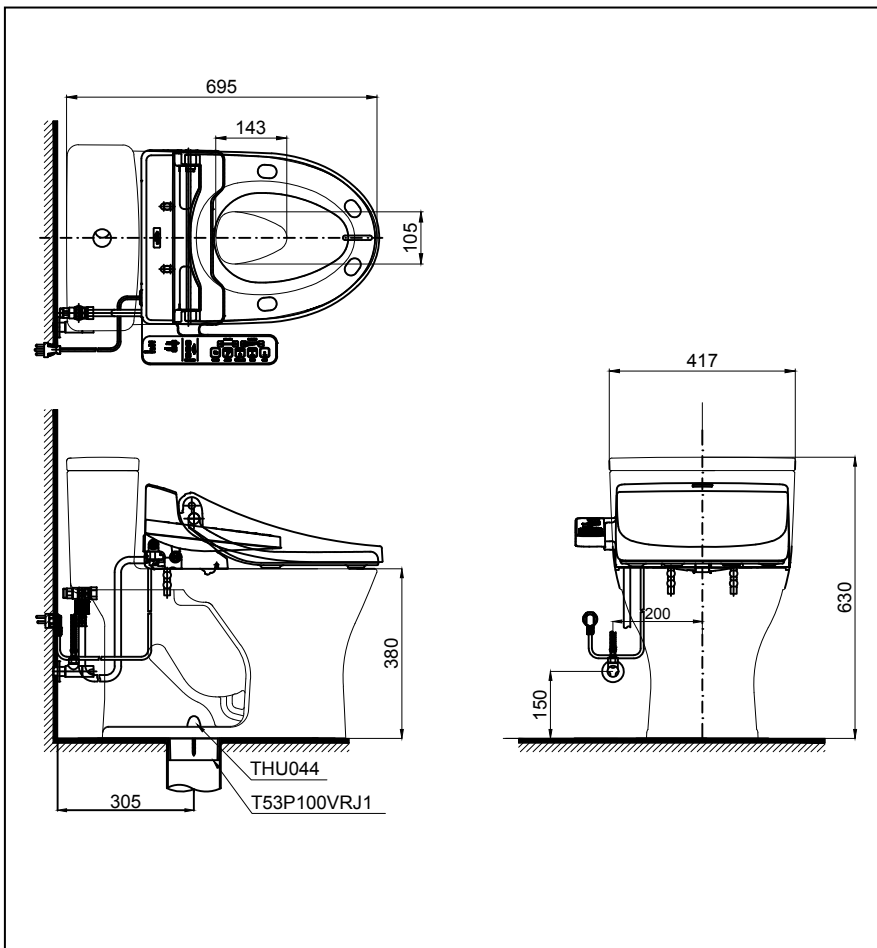

WASHLET™

CW855RUW4

Features

- Modern & luxury design
- Stain Resistant, Easy-to-clean Surface with CEFIONTECT Technology
- TORNADO FLUSH System, WATER SAVING (4.5L/3L)
- HEATED SEAT soft-closing with temperature control
- Adjustable WARM AIR DRYING
- Adjustable 2 cleanse functions (rear and front cleanse)
- Adjustable cleansing position
- Adjustable water temperature
- Auto powerful DEODORIZER activates after every usage

Specifications

- Flush System : TORNADO
- Water Use : 4.5/3 (L)
- Bowl Shape : Elongated
- Rough-in : 305 mm.
- Water Pressure : 0.05Mpa~0.75Mpa
- Seat & Cover : **TCF6631TH**
- Power Rating : 220~240V , 50/60Hz , 262~307 W