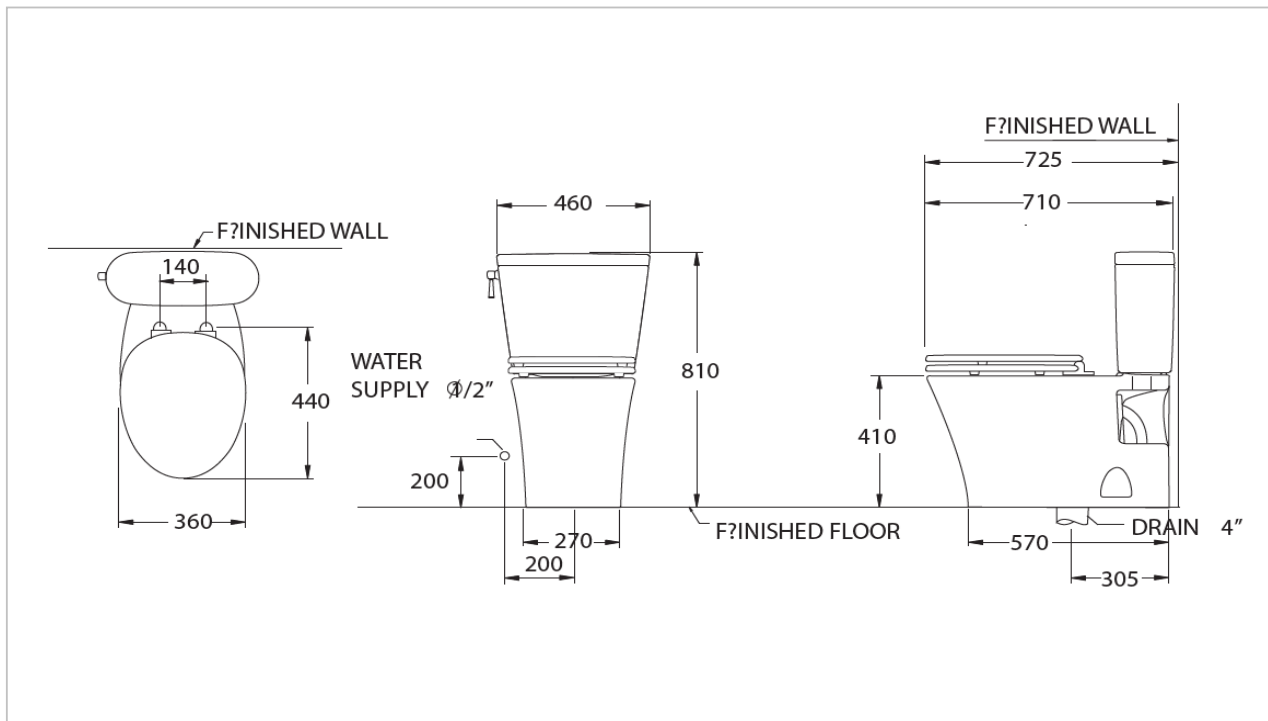

TOTO

TOILET

CW795U

"Nexus" Two Piece Toilet

Product Features

Flush System : G-Max Siphon-Jet(6L)

Bowl Shape : Elongated

Rough-in : 305 mm