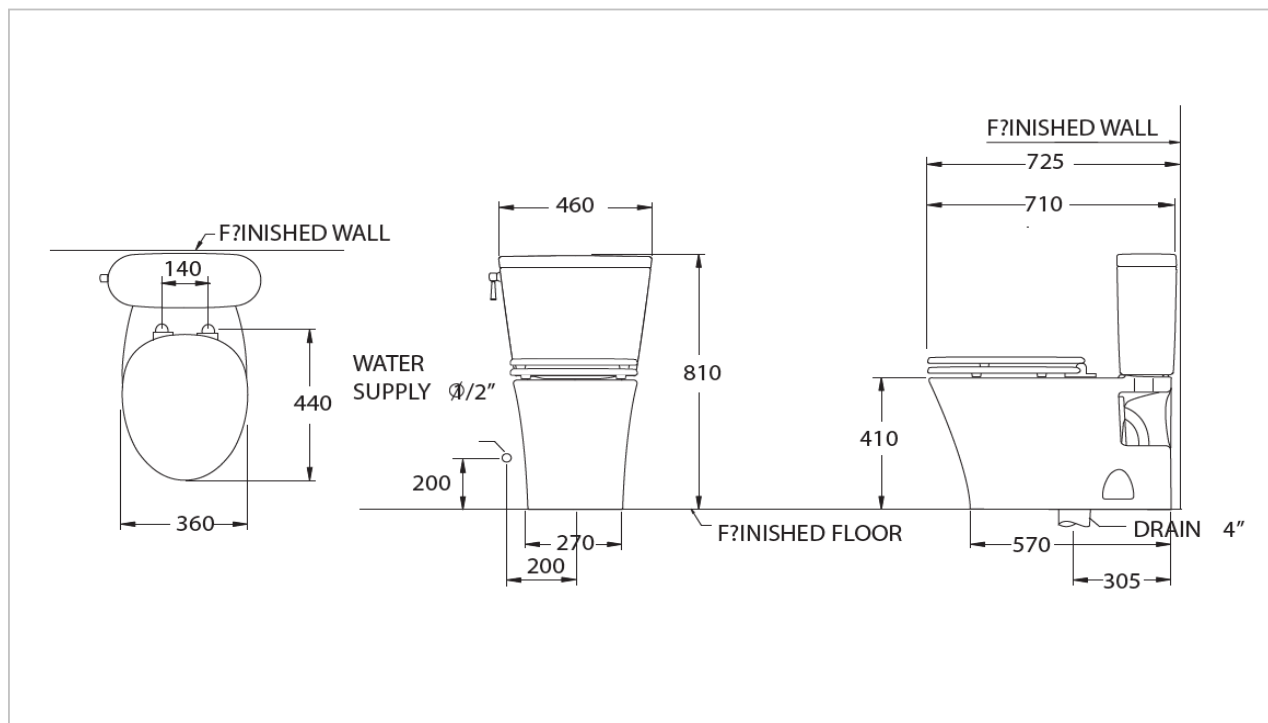

TOTO

TOILET

CW795U-1

"Nexus" Two Piece Toilet

Product Features

Flush System : G-Max Siphon-Jet(6L)
Bowl Shape : Elongated
Rough-in : 305 mm

G-MAX Flushing System

3 Points Special Larger than normal toilets.

1. Wider 3" Flush Valve for a quick and powerful flush (normal wider 2")
2. Extra large shaped siphon-jet for maximum power
3. Large 2 1/8" Computer Designed Trapway reduces clogging (normal large 1 3/4")