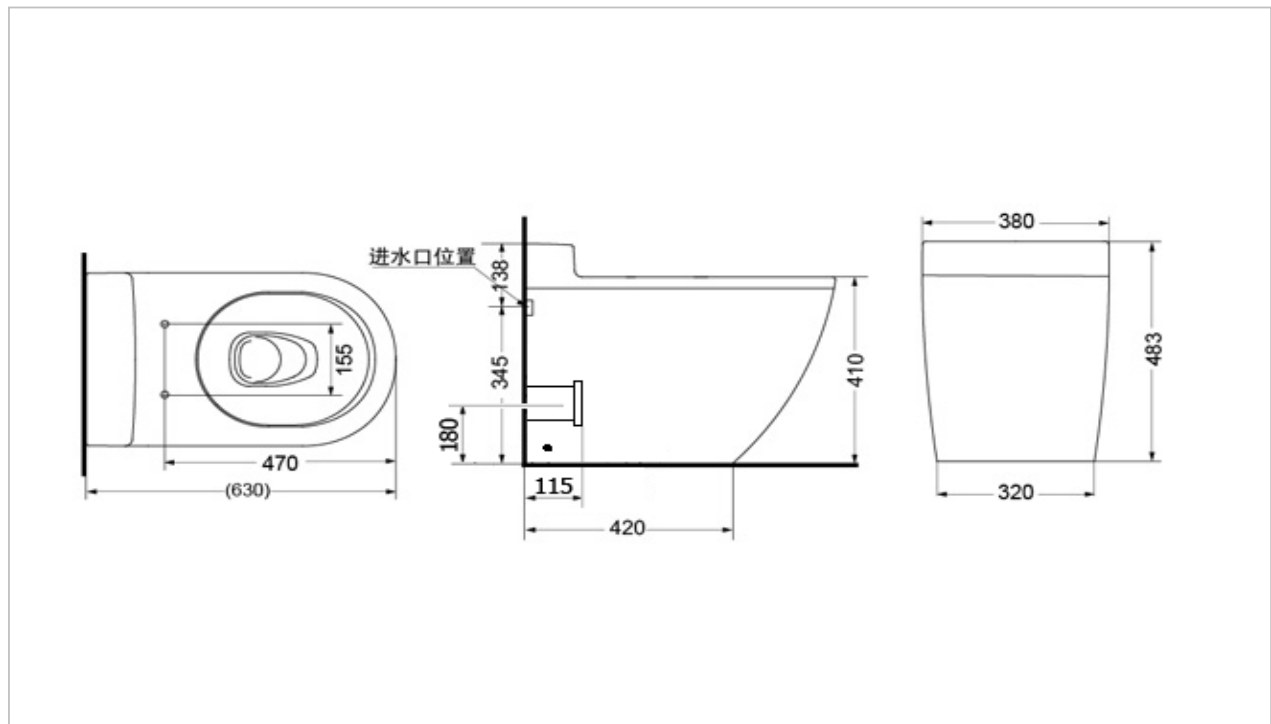

TOTO

TOILETS

CW763FPB

Floor-Standing Flush Valve Toilet

Product Features

Flush System : Tornado Flushing

Water Use : 4.8 L

Rough In : H = 180 mm.

Size : 630 x 380 x 483 mm.

Suggestion Fittings & Parts

Remark : We reserve the right to change some parts for suitability.

TOTO (THAILAND) CO.,LTD

Bangkok Office : 598 Q House Ploenjit Building., G floor., Ploenchit Rd., Lumpini, Pathumwan, Bangkok. 10330 Thailand