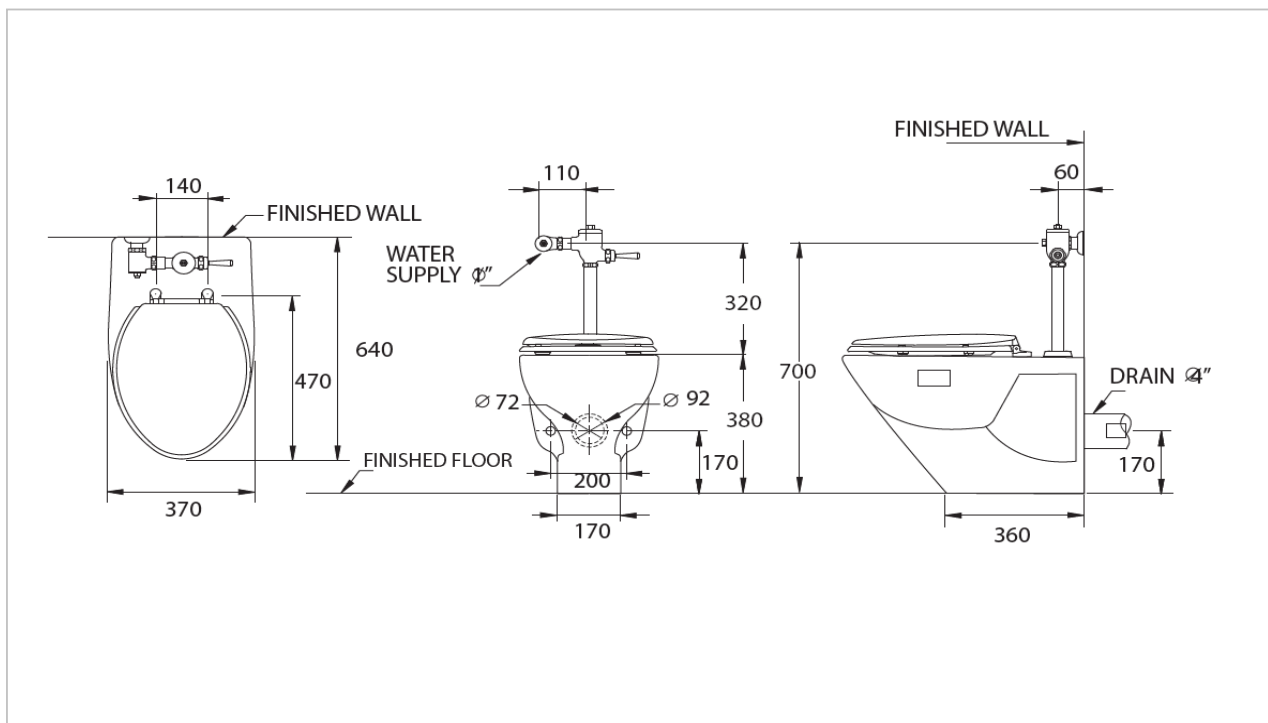

### Product Features

Flush System : Siphon-Jet(6L)

Bowl Shape : Elongated

P-Trap : 170 mm

Flush Valve : TS404XNS