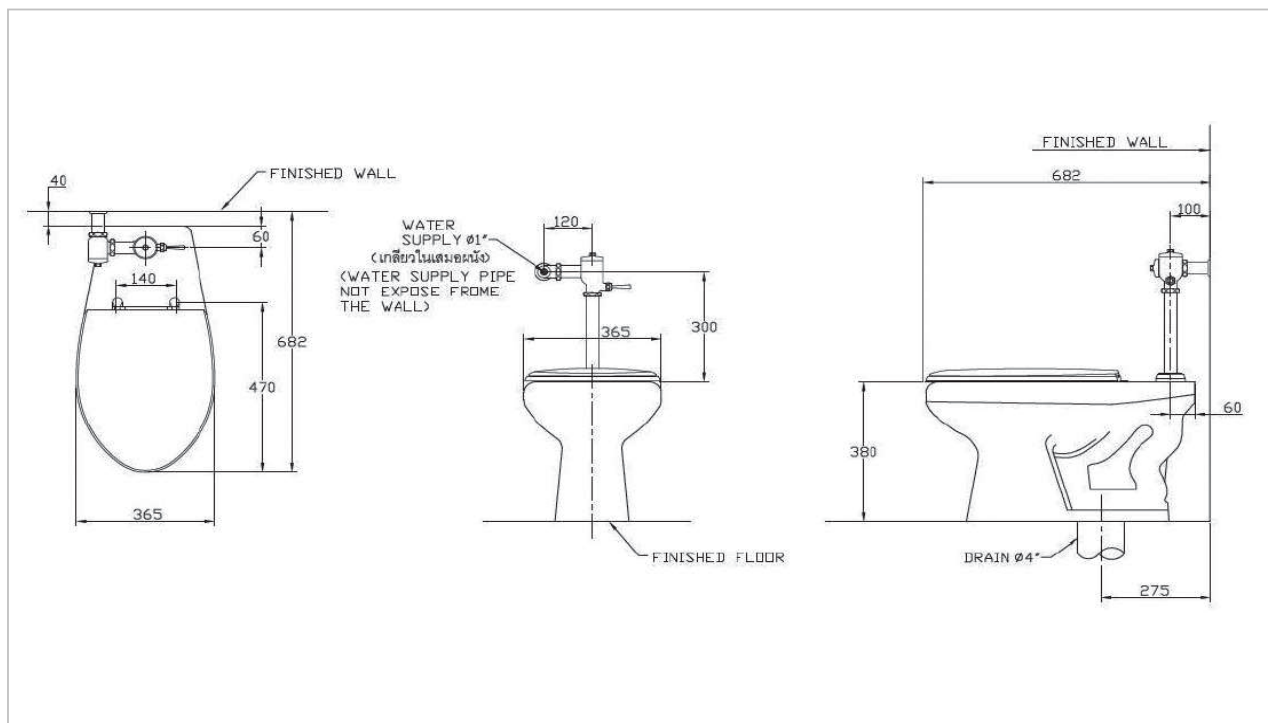

TOTO

TOILET

CW705ENJ

Single Bowl Toilet

Product Features

Single Bowl Toilet
Flush System : Siphon-Jet
Bowl Shape : Elongated
Rough-in : 275 mm
Flush Valve : TS404NS(LD)

Suggestion Fittings & Parts

Remark : We reserve the right to change some parts for suitability.