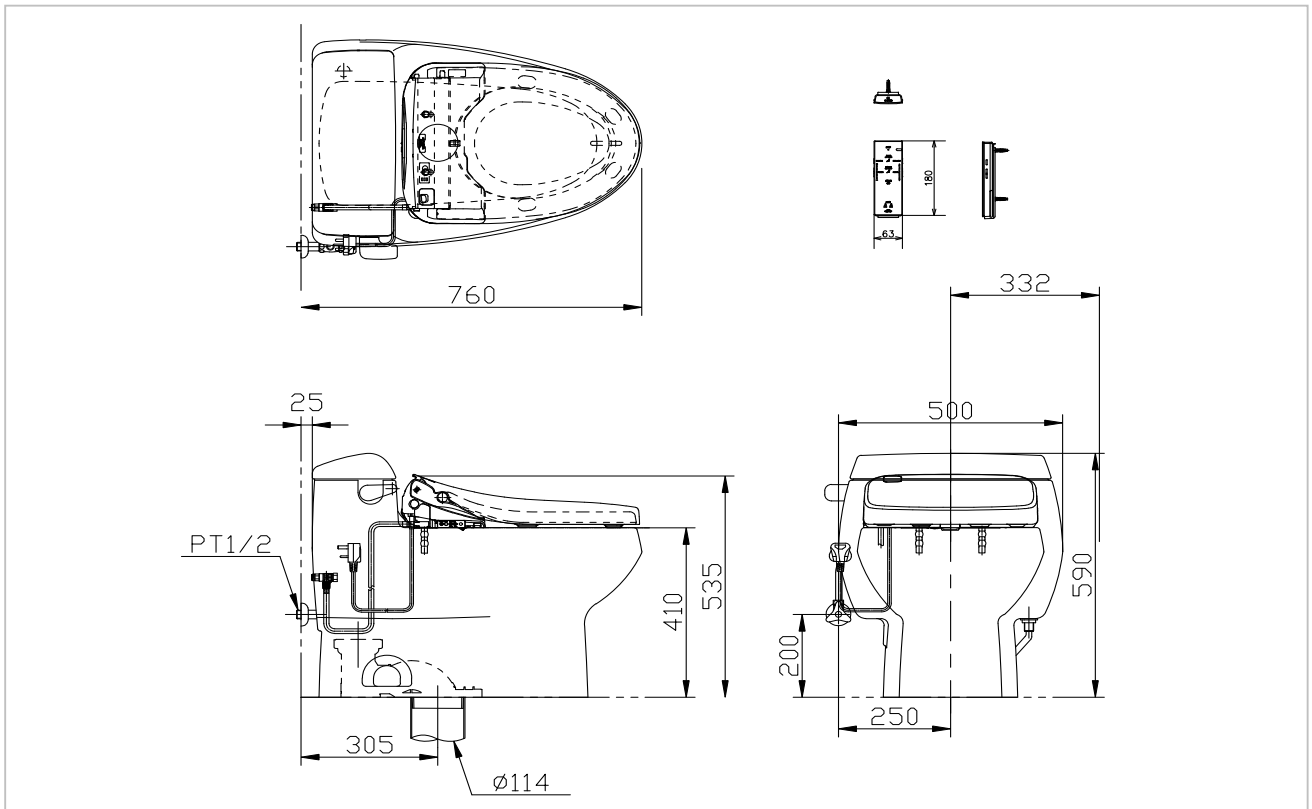

TOTO

TOILET

CW688UW3

Washlet

Product Features

One Piece Toilet

Flush system : Tornado Siphon-Jet (6L)

Bowl Shape : Elongated

Rough-in : 305 mm

Size : 500W x 760D x 590H mm
with CeFiONtect

Seat & Cover : TCF4731A

TCF4731A

Multi-Function Washlet

Seat & Cover (220V)

Suggestion Fittings & Parts

Remark : We reserve the right to change some parts for suitability.