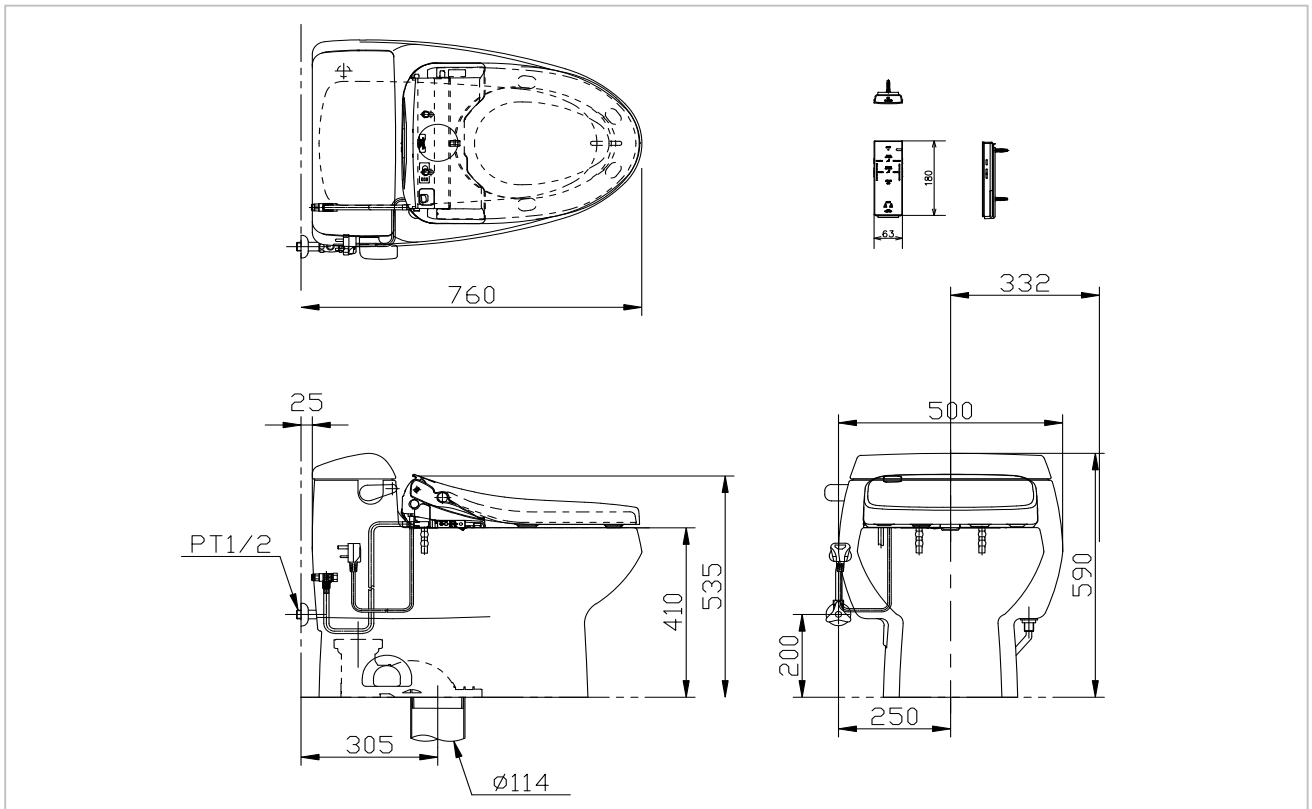

TOTO

TOILET

CW688UT+TCF4731A

Washlet

Product Features

One Piece Toilet

Flush system : Tornado Siphon-Jet (6L)

Bowl Shape : Elongated

Rough-in : 305 mm

Size : 500W x 760D x 590H mm
with CeFiONtect

Seat & Cover : TCF4731A

TCF4731A

Multi-Function Washlet

Seat & Cover (220V)

Suggestion Fittings & Parts

Remark : We reserve the right to change some parts for suitability.