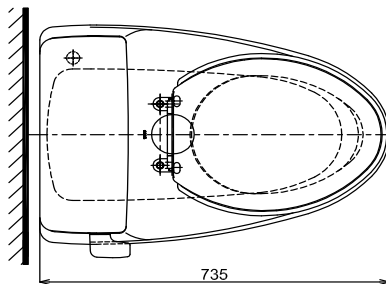

Suggestion Fittings & Parts

Remark : We reserve the right to change some parts for suitability.

TOTO (THAILAND) CO.,LTD
Bangkok Office : G Tower Grand Rama 9,12th Floor, South Wing, 9 Rama IX Road,
Huaykwang Sub-district,Huaykwang District, Bangkok. 10310 Thailand
Tel : +(66)2-117-9520(AUTO) Fax : +(66)2-117-9527
th.toto.com