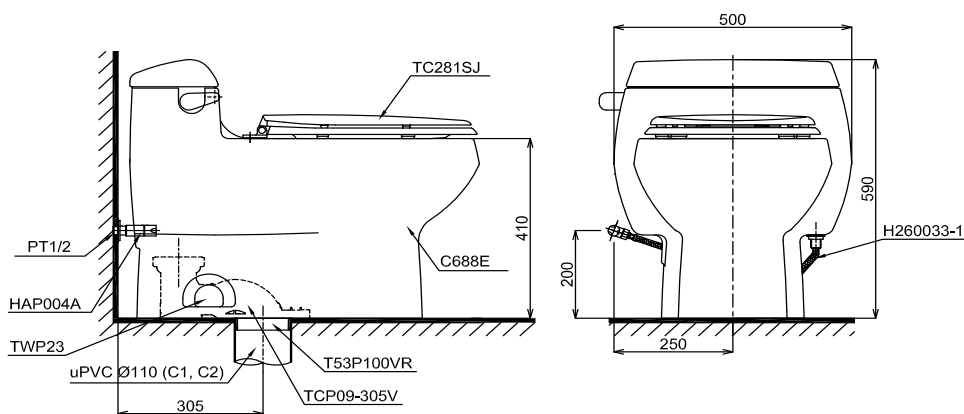

Suggestion Fittings & Parts

Remark : We reserve the right to change some parts for suitability.

TOTO (THAILAND) CO.,LTD
Bangkok Office : G Tower Grand Rama 9,12th Floor, South Wing, 9 Rama IX Road,
Huaykwang Sub-district,Huaykwang District, Bangkok. 10310 Thailand
Tel : +(66)2-117-9520(AUTO) Fax : +(66)2-117-9527
th.toto.com