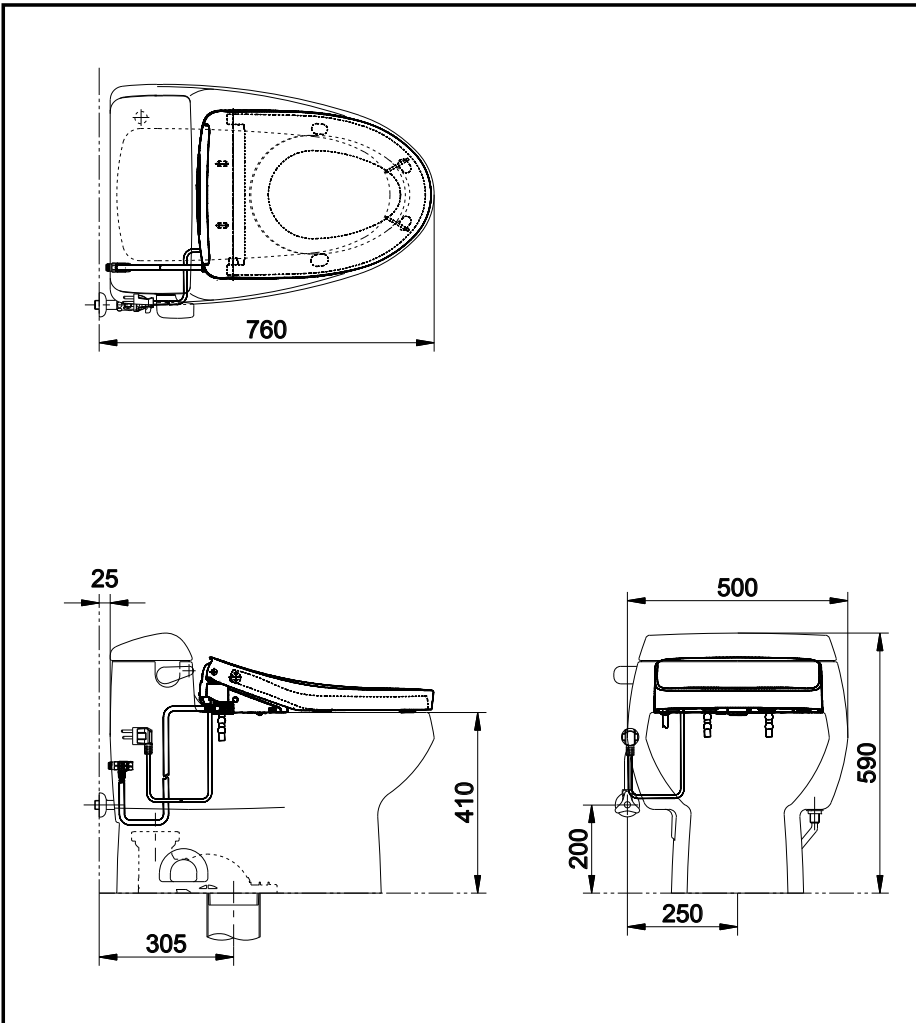

Features

- Unique sculpted design, low profile
- TORNADO FLUSH for powerful flushing effect with less amount of water
- CEFIONTECT Technology: super smooth, ion barrier glazing for a clean toilet bowl
- RIMLESS bowl ensures easy cleaning and ultimate hygiene

Specifications

- Flush System** : TORNADO FLUSH
Siphon-Jet
- Water Use** : 6 L
- Rough-in** : 305 mm
- Bowl Shape** : Elongated
- Water Pressure** : 0.05MPa~0.70MPa
- Seat&Cover** : **TCF4911TH**
- Power Rating** : 220~240V, 50/60 Hz
830~839 W
- Size** : 500W x 735D x 590H mm