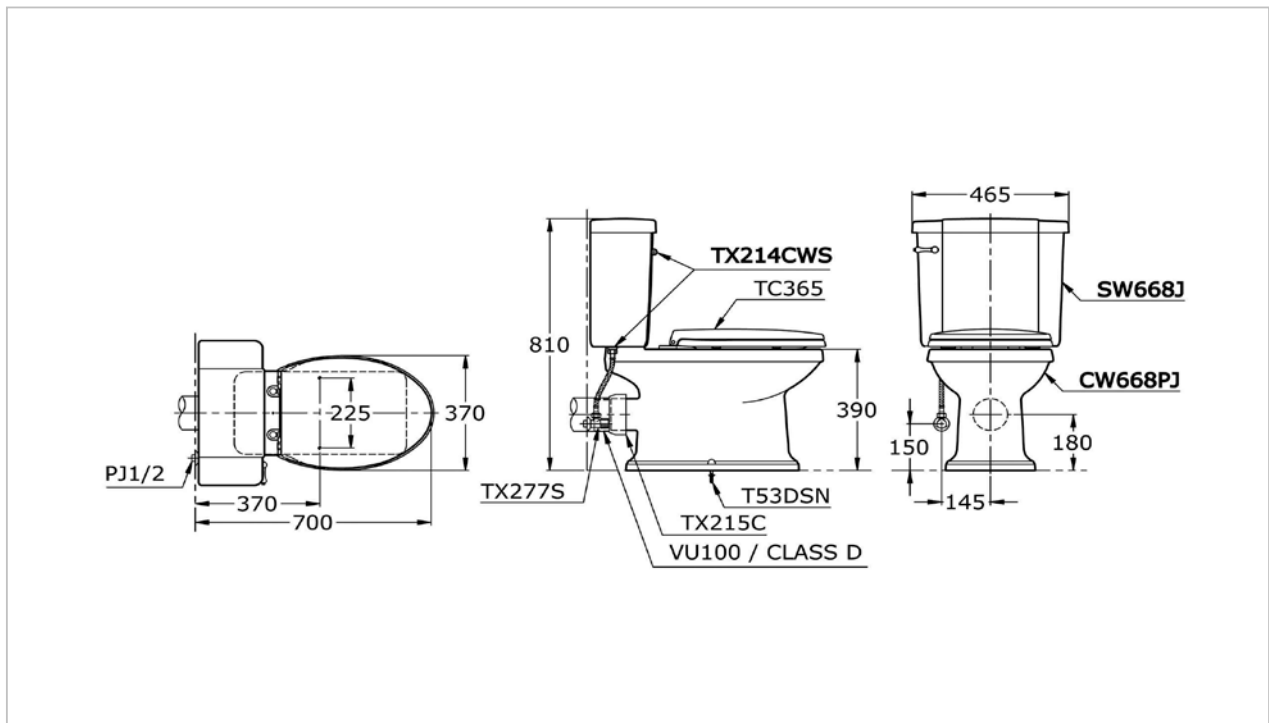

TOTO

TOILET

CW668JP

Close Couple Toilet

Product Features

Bowl Shape : Elongated
Water Use : 6L
Rough In : H = 230 mm

Suggestion Fittings & Parts

Remark : We reserve the right to change some parts for suitability.