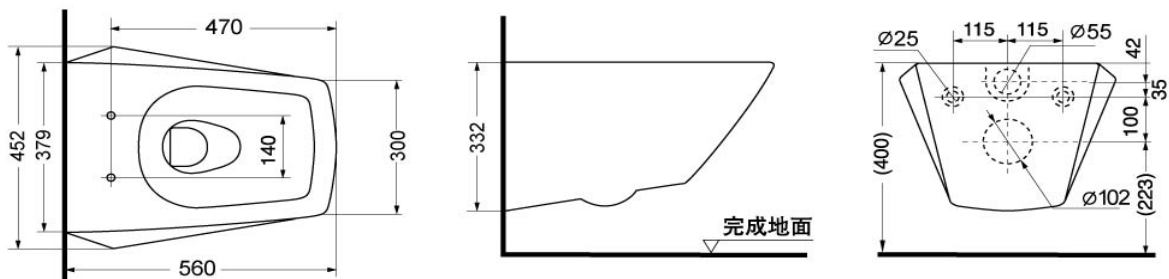

TOTO

TOILET

CW682B

Wall Hung Toilet

Product Features

Suggestion Fittings & Parts

Remark : We reserve the right to change some parts for suitability.

TOTO (THAILAND) CO.,LTD