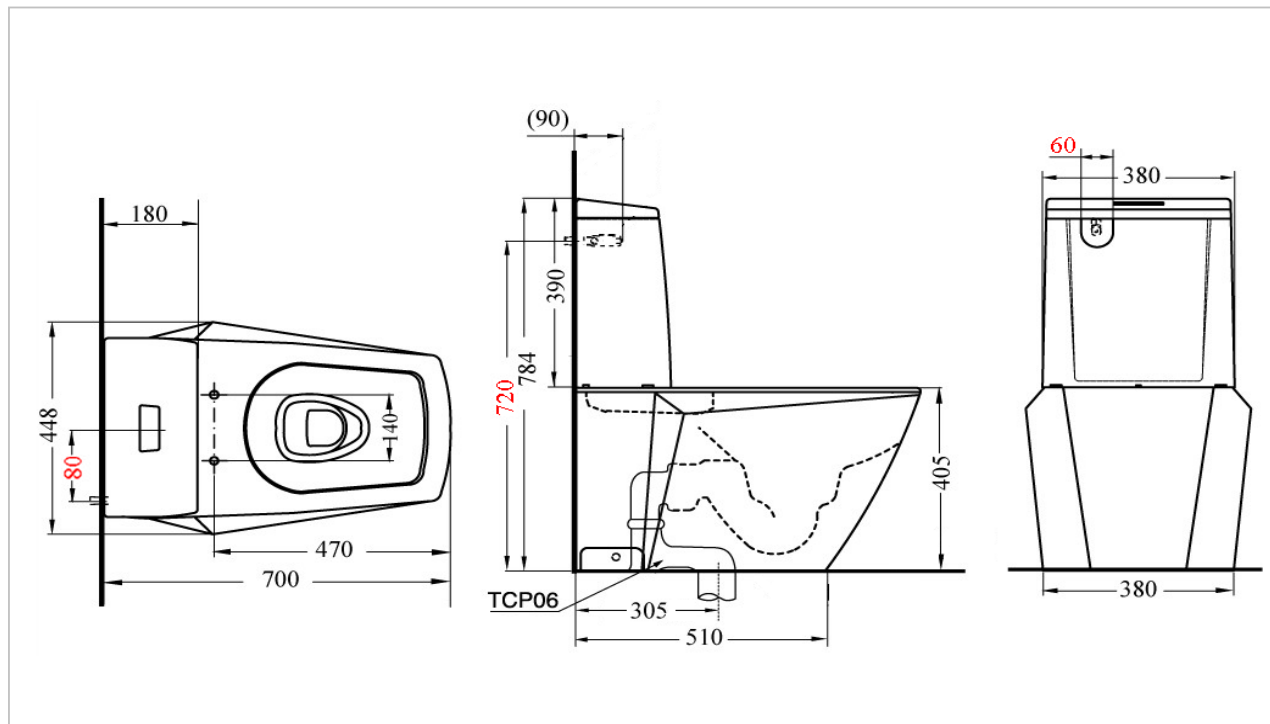

### Product Features

size : 700 x 448 x 784 mm.

### Suggestion Fittings & Parts

Inlet high from floor 720 mm.  
Inlet position is at the left side and far from the center of flush valve 80 mm.  
60 mm. Inlet connect to the tank, linking to Stop Valve