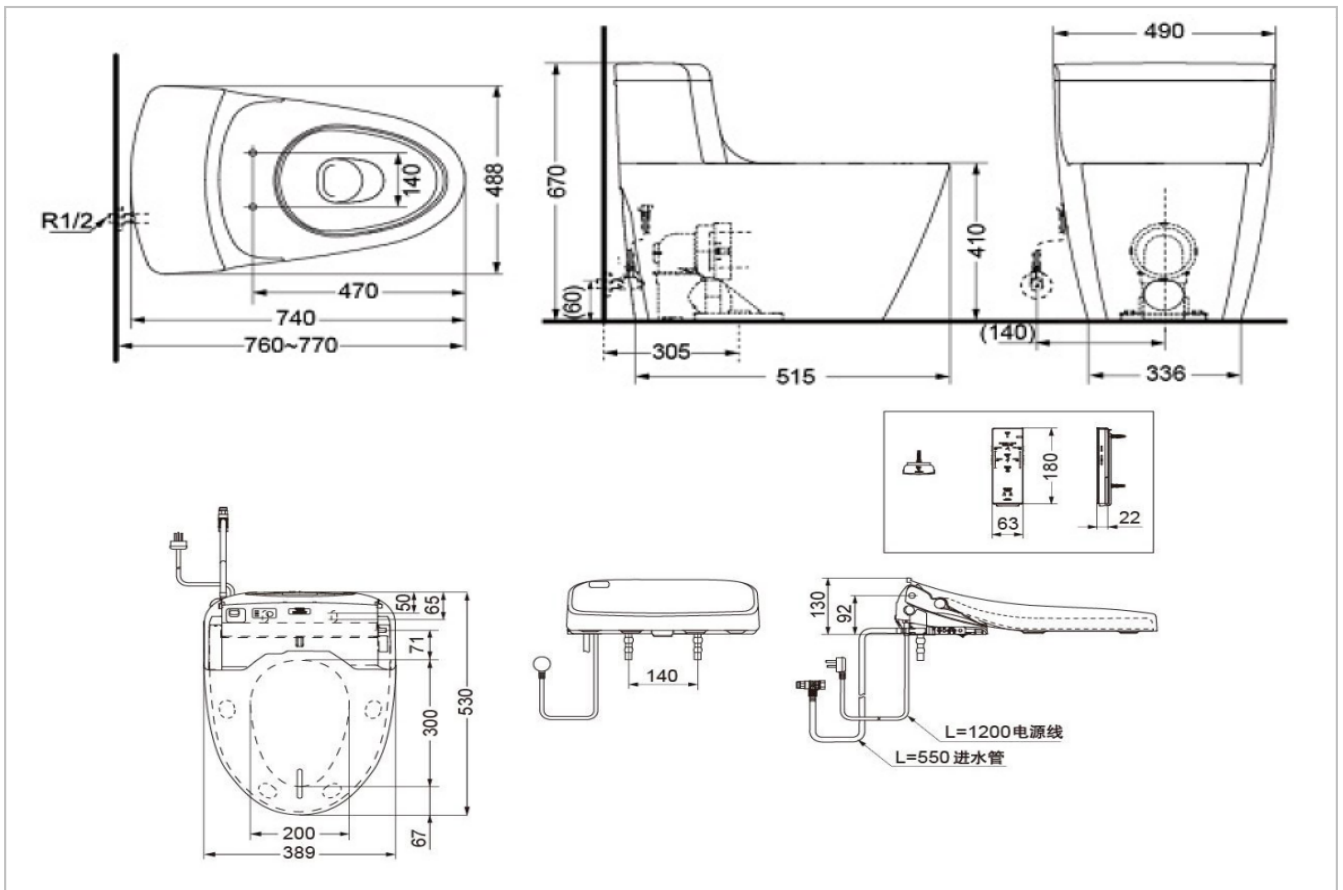

#### Product Features

One Piece Toilet with Washlet

Flush system : Tornado Siphon-Jet (4.5/3 L)

Rough-in : 305 mm

Seat & Cover : Washlet TCF4731A

Size : 498W x 740D x 670H mm

with CeFiONtect Coating